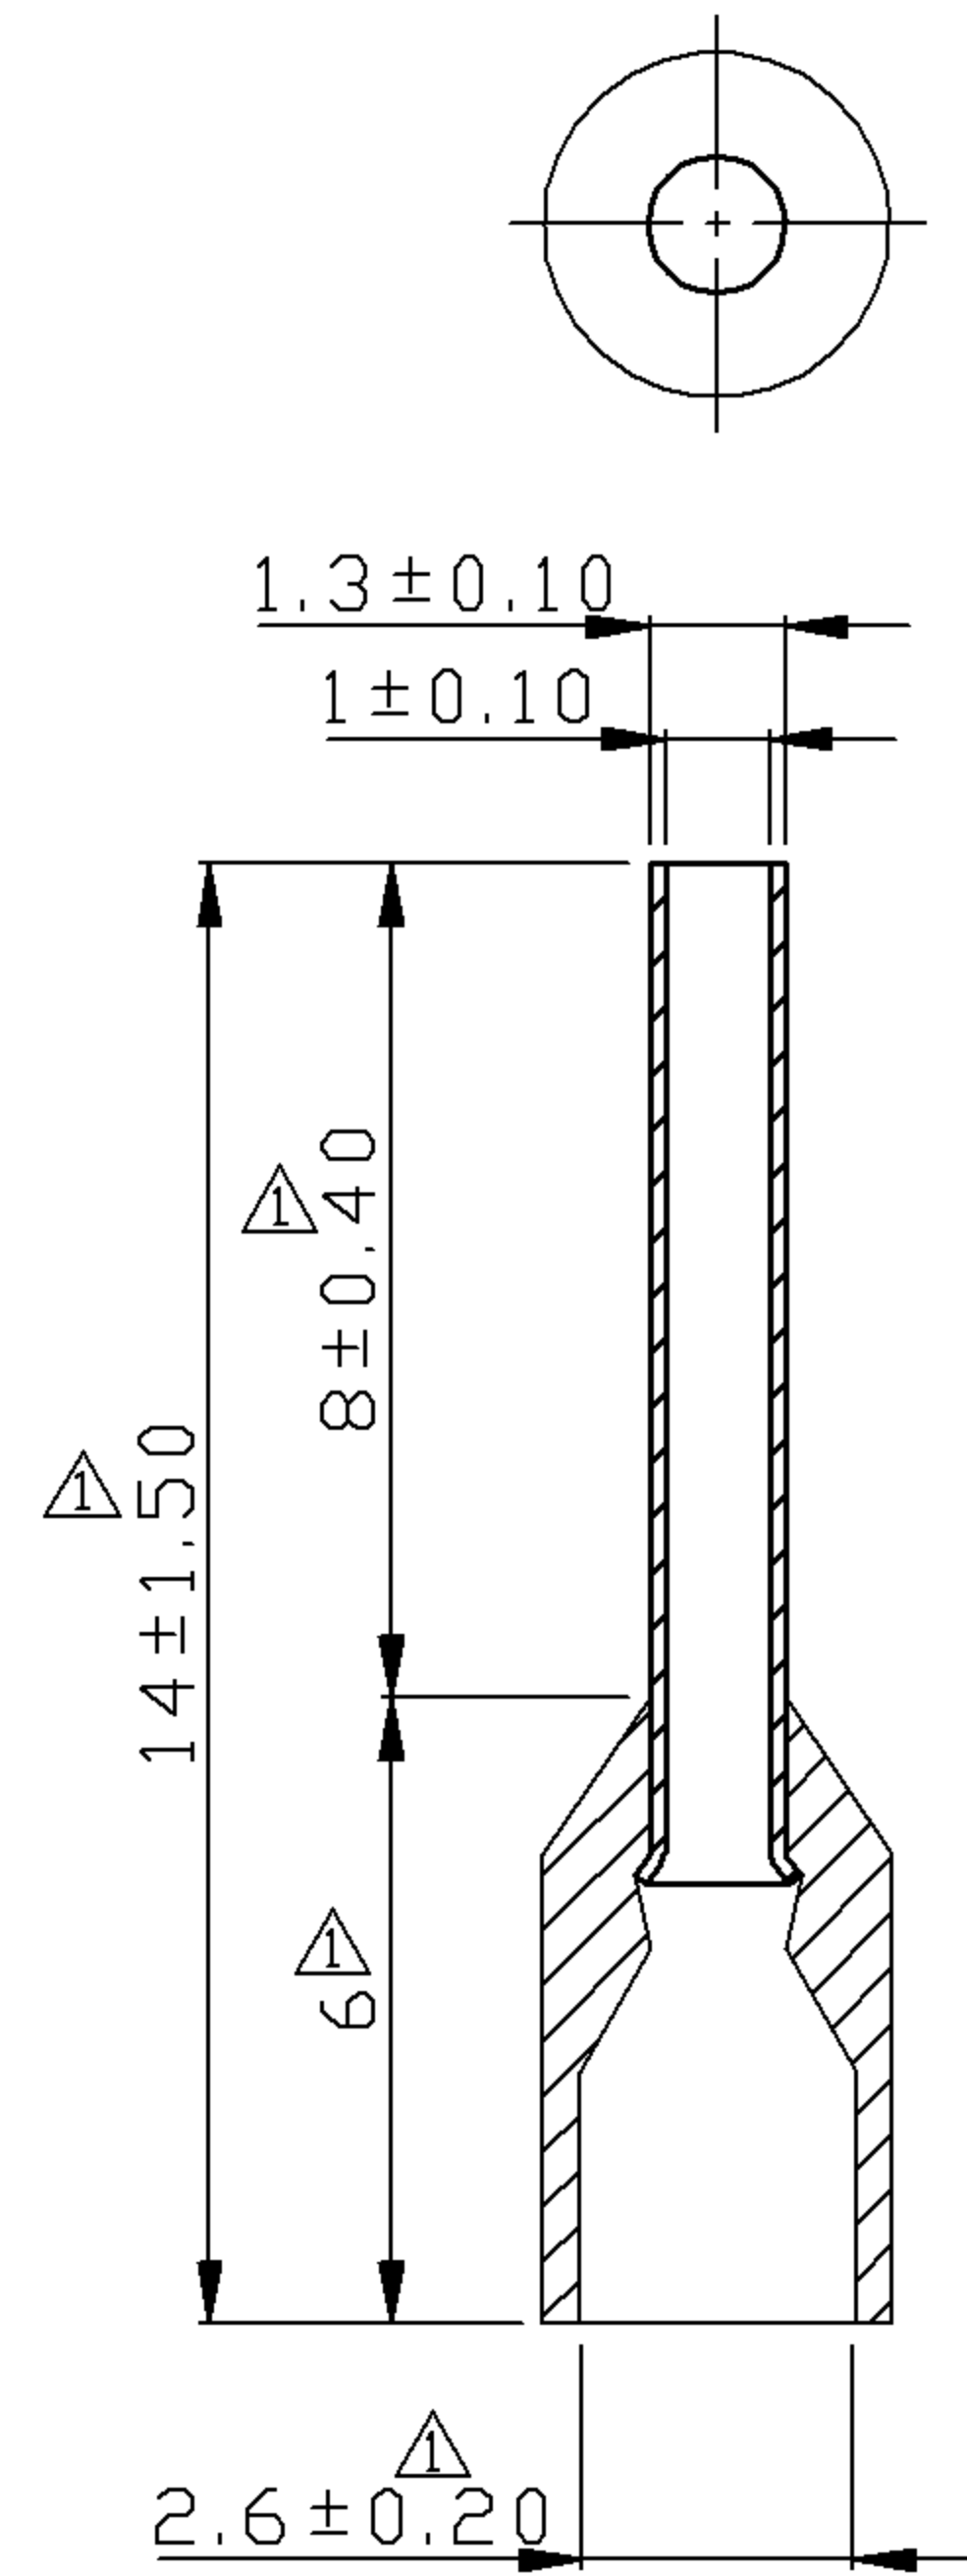

| REV | DESCRIPTION | DATE |
|-----|-------------|------|
|-----|-------------|------|

△ RDK-97163 張馨尹 2008/08/26

NOTE:

1. MAXIMUM ELECTRIC CURRENT : 

|        |    |
|--------|----|
| A.W.G. | 22 |
| AMP.   | 9  |
2. MAXIMUM ELECTRICAL RATING : 105°C 600 VOLTS MAX.
3. INSULATION MATERIAL : NYLON
4. INSULATION COLOR :  
FRENCH COLOR : WHITE  
GERMAN COLOR : ORANGE  
DIN COLOR : WHITE
5. CONNECTOR MATERIAL : COPPER TUBE.
6. WIRE RANGE : 22 A.W.G.( 0.50 mm<sup>2</sup>)
7. CONNECTOR SURFACE TREATMENT : TIN PLATED

|   |                 |
|---|-----------------|
| Tolerance Unless<br>Otherwise Specified |                 |
| 0 >                                     | mm ± 0.50 ANGLE |
| >                                       | mm ± 0° ° REF ± |
| >                                       | mm ± ° ° ±      |
| >                                       | mm ± ° ° ±      |

|          |  |          |       |         |           |
|----------|--|----------|-------|---------|-----------|
| NAME     | NYLON-INSULATED<br>CORD END TERMINALS (E SERIES) |          |       | UNIT    |           |
| PART NO. | E0508  | MATERIAL | ----- | APPROVE |           |
| NUMBER   | KA-95407-C                                       | SCALE    | SHEET | PAGE    | CHECKED   |
| DATE     | 2006/05/10                                       | 5/1      | 1-1   | 10F1    | DRAWN 張馨尹 |