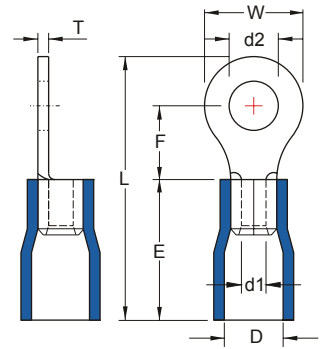

VINYL-INSULATED RING TERMINALS

MAXIMUM ELECTRIC CURRENT:

A.W.G.	22	20	18	16
AMP.	9	12	17	18

MAXIMUM ELECTRICAL RATING: 105°C 600 VOLTS MAX.

INSULATION MATERIAL: VINYL

INSULATION COLOR:

22-16 A.W.G.: RED

TERMINAL MATERIAL: COPPER

WIRE RANGE A.W.G. mm ²	ITEM NO.		STUD SIZE		DIMENSION <small>inch mm</small>						CRIMPING TOOL	Q'TY BOX				
	BRAZED SEAM	BUTTED SEAM	d2		W	F	L	E	D	d1			T			
22-16 A.W.G.	RVB1-2	RV1-2	#2	.087 2.2	.217 5.5								1000			
	RVB1-2.5	RV1-2.5	#2	.095 2.4										.197 5.0	.681 17.3	
	RVB1-3.2	RV1-3.2 *	#4	.126 3.2										.189 4.8	.685 17.4	
	RVBS1-3.7	RVS1-3.7 *	#6	.146 3.7										.197 5.0	.689 17.5	
	RVBM1-3.7	RVM1-3.7 *	#6	.146 3.7	.260 6.6	.248 6.3	.764 19.4	.030 0.75			1000					
	RVBL1-3.7	RVL1-3.7 *	#6	.146 3.7	.315 8.0	.276 7.0	.819 20.8									
	RVBS1-4	RVS1-4 *	#8	.169 4.3	.260 6.6	.248 6.3	.764 19.4									
	RVBL1-4	RVL1-4 *	#8	.169 4.3	.315 8.0	.276 7.0	.819 20.8									
	RVB1-5	RV1-5 *	#10	.209 5.3	.457 11.6	.433 11.0	1.055 26.8					.394 10.0	.157 4.0	.067 1.7		1000
	RVBL1-5	RVL1-5	#10	.209 5.3												
RVB1-6	RV1-6 *	1/4	.252 6.4	1.063 27.0												
0.5-1.5 mm ²	RVB1-7	RV1-7	5/16	.291 7.4	.630 16.0	1.394 35.4									1000	
	RVB1-8	RV1-8 *	5/16	.331 8.4												1.055 26.8
	RVB1-10	RV1-10 *	3/8	.413 10.5	.535 13.6	.547 13.9										1.201 30.5
	RVBL1-10	RVL1-10	3/8	.413 10.5	.630 16.0	1.402 35.6										
	RVB1-12	RV1-12	1/2	.512 13.0	.756 19.2	1.394 35.4										
	RVB1-13	RV1-13	9/16	.551 14.0	.543 13.8											
	RVB1-14	RV1-14	9/16	.591 15.0	1.063 27.0	.827 21.0		1.744 44.3								1000
	RVB1-16	RV1-16	5/8	.669 17.0												
RVB1-20	RV1-20	3/4	.827 21.0													