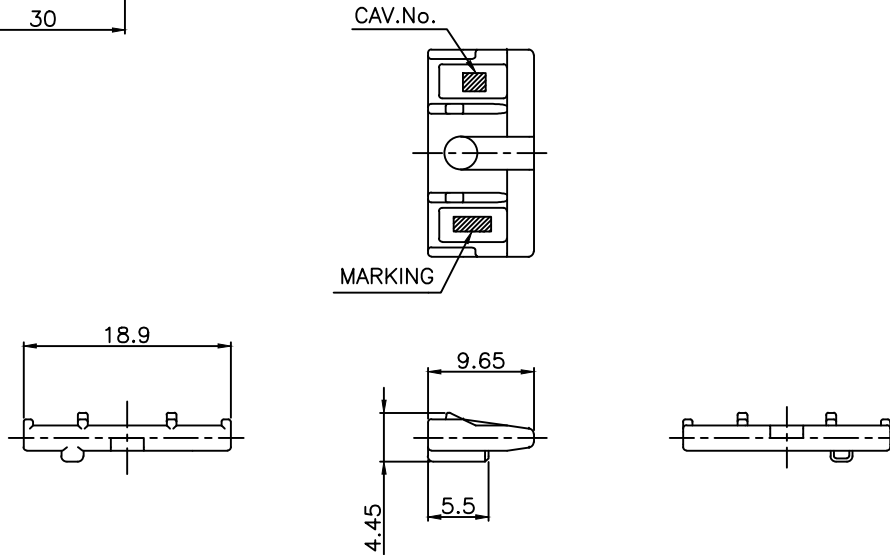

CUSTOMER DRAWING

①② CONN. NDWP04M

③ F/H NDWP04M

- 주 기 -

- MARKING 및 CAV. NO는 당사 규정에 의하여 각인 할 것.
- 상대 MATCHING CONNECTOR : NDWP CONN. RECEP#.
- ASSY 부품
 - FRONT HOLDER : HD021-04100
 - TERMINAL

적용 현선(SQ)	PART NAME	PART NO.
AV,AVS,AVSS 0.3~0.5 / AVX,AEX 0.5	NMWP-M-S	MT091-63080
AV,AVX,AEX,AVS,AVSS 0.75~0.85sq, AESSKF0.75~0.85sq, $\pm 0.01sq$	NMWP-M-SM	TN021-00200
AV,AVX,AEX,AVS,AVSS 1.25sq~2.0sq	NMWP-M-M	MT091-63280
AV,AVS,AVSS 0.3~0.5 / AVX,AEX0.5	NMWP-M-S-Au	MT091-63080
AV,AVX,AEX,AVS,AVSS 0.75~0.85sq, AESSKF0.75~0.85sq, $\pm 0.01sq$	NMWP-M-SM-Au	TN021-00210
AV,AVX,AEX,AVS,AVSS 1.25sq~2.0sq	NMWP-M-M-Au	MT091-63280

3) WIRE SEAL

적용 현선(SQ)	PART NAME	PART NO.
AV,AVS 0.3 / AVSS 0.3~0.85	W/S MWP-0.3	RS220-01100
AV 0.5,AVSS1.25 / AVS,AVX,AEX0.5~0.85	W/S MWP-SS	RS220-04100
AV 0.85,AVS 1.25	W/S MWP-S	RS220-02100
AVS,AVSS 2.0 / AV,AVX,AEX 1.25~2.0	W/S MWP-W	RS220-03100
적용 SEAL PIN	NMWP S/P	PZ001-15022

4. 본 부품은 방수형 CONNECTOR임.

SECTION A-A(2/1)

③	F/H NDWP04M-OR	HD021-04100	ORANGE	PBT
②	CONN. NDWP04M-B-GY	HD011-04720	GRAY	PBT
①	CONN. NDWP04M-B	HD011-04020	BLACK	PBT
NO.	PART NAME	PART NO.	COLOR	MATERIAL

THIRD ANGLE PROJECTION	A	1/1(2/1)	SSJ	SSJ	CJW
TOLERANCE	SCALE	DESIGN	DRAWN	CHECKED	APPROVED

CJW	05.07.28	-	△	신 규	SSJ
승인	DATE	NOTE NO.	SYM	ALTERATION	담당
DRAWING NAME			CONN. NDWP04M-B		
DRAWING NO.			HD011-04020-C01		

GENERAL TOLERANCE							
	10MAX	50MAX	100MAX	150MAX	200MAX	200VR	ANGLE
A	±0.2	±0.3	±0.5	±0.8	±1.0	±1.4	±30'