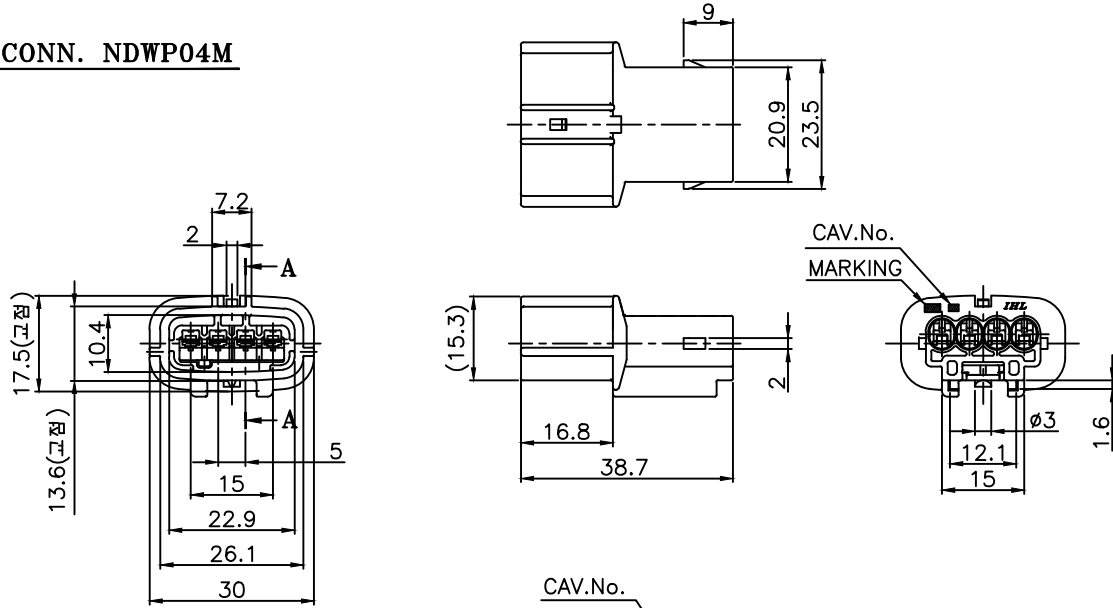

CUSTOMER DRAWING

①② CONN. NDWP04M

③ F/H NDWP04M

- 주 기 -

- MARKING 및 CAV. NO는 당사 규정에 의하여 각인 할 것.
- 상대 MATCHING CONNECTOR : NDWP CONN. RECEP#.
- ASSY 부품
 - FRONT HOLDER : HD021-04100
 - TERMINAL

적용 현선(SQ)	PART NAME	PART NO.
AV,AVS,AVSS 0.3~0.5 / AVX,AEX 0.5	NMWP-M-S	MT091-63080
AV,AVX,AEX,AVS,AVSS 0.75~0.85sq, AESSKF0.75~0.85sq, $\pm 0.01sq$	NMWP-M-SM	TN021-00200
AV,AVX,AEX,AVS,AVSS 1.25sq~2.0sq	NMWP-M-M	MT091-63280
AV,AVS,AVSS 0.3~0.5 / AVX,AEX0.5	NMWP-M-S-Au	MT091-63080
AV,AVX,AEX,AVS,AVSS 0.75~0.85sq, AESSKF0.75~0.85sq, $\pm 0.01sq$	NMWP-M-SM-Au	TN021-00210
AV,AVX,AEX,AVS,AVSS 1.25sq~2.0sq	NMWP-M-M-Au	MT091-63280

3) WIRE SEAL

적용 현선(SQ)	PART NAME	PART NO.
AV,AVS 0.3 / AVSS 0.3~0.85	W/S MWP-0.3	RS220-01100
AV 0.5,AVSS1.25 / AVS,AVX,AEX0.5~0.85	W/S MWP-SS	RS220-04100
AV 0.85,AVS 1.25	W/S MWP-S	RS220-02100
AVS,AVSS 2.0 / AV,AVX,AEX 1.25~2.0	W/S MWP-W	RS220-03100
적용 SEAL PIN	NMWP S/P	PZ001-15022

4. 본 부품은 방수형 CONNECTOR임.

SECTION A-A(2/1)

③	F/H NDWP04M-OR	HD021-04100	ORANGE	PBT
②	CONN. NDWP04M-B-GY	HD011-04720	GRAY	PBT
①	CONN. NDWP04M-B	HD011-04020	BLACK	PBT
NO.	PART NAME	PART NO.	COLOR	MATERIAL

THIRD ANGLE PROJECTION	A	1/1(2/1)	SSJ	SSJ	CJW
TOLERANCE	SCALE	DESIGN	DRAWN	CHECKED	APPROVED

CJW	05.07.28	-	△	신 규	SSJ
승인	DATE	NOTE NO.	SYM	ALTERATION	담당
DRAWING NAME			CONN. NDWP04M-B		
DRAWING NO.			HD011-04020-C01		

GENERAL TOLERANCE							
	10MAX	50MAX	100MAX	150MAX	200MAX	200VR	ANGLE
A	±0.2	±0.3	±0.5	±0.8	±1.0	±1.4	±30'