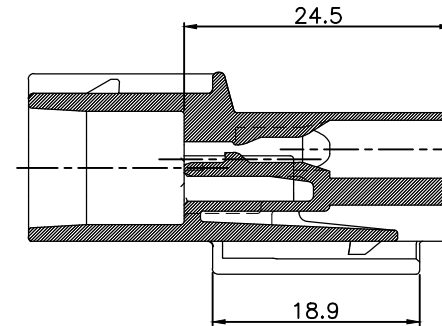

4. 본 부품은 방수형 CONNECTOR임.

SECTION A-A(2/1)

③	F/H NDWP04M-OR	HD021-04100	ORANGE	PBT
②	CONN. NDWP04M-B-GY	HD011-04720	GRAY	PBT
①	CONN. NDWP04M-B	HD011-04020	BLACK	PBT
NO.	PART NAME	PART NO.	COLOR	MATERIAL

THIRD ANGLE PROJECTION	A	1/1(2/1)	SSJ	SSJ	CJW
TOLERANCE	SCALE	DESIGN	DRAWN	CHECKED	APPROVED

CJW	05.07.28	-	△	신 규	SSJ
승인	DATE	NOTE NO.	SYM	ALTERATION	담당
DRAWING NAME			CONN. NDWP04M-B		
DRAWING NO.			HD011-04020-C01		

GENERAL TOLERANCE							
	10MAX	50MAX	100MAX	150MAX	200MAX	200VR	ANGLE
A	±0.2	±0.3	±0.5	±0.8	±1.0	±1.4	±30'

KUM 케이유엠