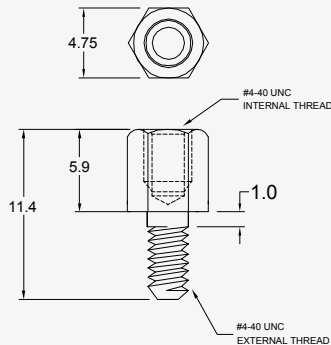

Hardware

Dimensions in mm

**JSX-1000**

#4-40 Female Hex. Jackscrew Bulk

**Material Finish**

Body: Copper Alloy

Finish: Nickel

(500/Bag)

**JSX-1055**

#4-40 Female Hex. Jackscrew Bulk

**Material Finish**

Body: Copper Alloy

Finish: Nickel

(500/Bag)

**JSX-1055-5.9**

#4-40 Female Hex. Jackscrew Bulk

**Material Finish**

Body: Brass

Finish: Nickel

(500/Bag)

**JSX-M3131**

#4-40 External, M3 Metric Internal Thread Jackscrew Bulk

**Material Finish**

Body: Brass

Finish: Nickel

(500/Bag)

**JSX-M3131M**

M3 External, M3 Metric Internal Thread Jackscrew Bulk

**Material Finish**

Body: Brass

Finish: Nickel

(500/Bag)