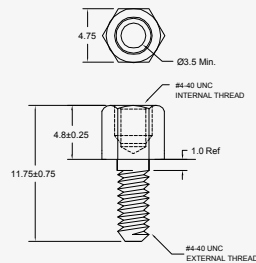

Hardware

Dimensions in mm

**JSX-1000**

#4-40 Female Hex. Jackscrew Bulk

**Material Finish**

Body: Copper Alloy

Finish: Nickel

(500/Bag)

**JSX-1055**

#4-40 Female Hex. Jackscrew Bulk

**Material Finish**

Body: Copper Alloy

Finish: Nickel

(500/Bag)

**JSX-1055-5.9**

#4-40 Female Hex. Jackscrew Bulk

**Material Finish**

Body: Brass

Finish: Nickel

(500/Bag)

**JSX-M3131**

#4-40 External, M3 Metric Internal Thread Jackscrew Bulk

**Material Finish**

Body: Brass

Finish: Nickel

(500/Bag)

**JSX-M3131M**

M3 External, M3 Metric Internal Thread Jackscrew Bulk

**Material Finish**

Body: Brass

Finish: Nickel

(500/Bag)