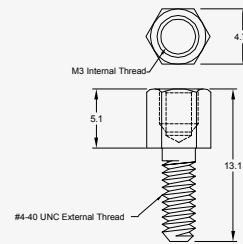

Hardware

Dimensions in mm

**JSX-1000**

#4-40 Female Hex. Jackscrew Bulk

**Material Finish**

Body: Copper Alloy

Finish: Nickel

(500/Bag)

**JSX-1055**

#4-40 Female Hex. Jackscrew Bulk

**Material Finish**

Body: Copper Alloy

Finish: Nickel

(500/Bag)

**JSX-1055-5.9**

#4-40 Female Hex. Jackscrew Bulk

**Material Finish**

Body: Brass

Finish: Nickel

(500/Bag)

**JSX-M3131**

#4-40 External, M3 Metric Internal Thread Jackscrew Bulk

**Material Finish**

Body: Brass

Finish: Nickel

(500/Bag)

**JSX-M3131M**

M3 External, M3 Metric Internal Thread Jackscrew Bulk

**Material Finish**

Body: Brass

Finish: Nickel

(500/Bag)