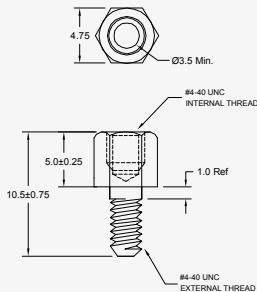

Hardware

Dimensions in mm

**JSX-1000**

#4-40 Female Hex. Jackscrew Bulk

**Material Finish**

Body: Copper Alloy

Finish: Nickel

(500/Bag)

**JSX-1055**

#4-40 Female Hex. Jackscrew Bulk

**Material Finish**

Body: Copper Alloy

Finish: Nickel

(500/Bag)

**JSX-1055-5.9**

#4-40 Female Hex. Jackscrew Bulk

**Material Finish**

Body: Brass

Finish: Nickel

(500/Bag)

**JSX-M3131**

#4-40 External, M3 Metric Internal Thread Jackscrew Bulk

**Material Finish**

Body: Brass

Finish: Nickel

(500/Bag)

**JSX-M3131M**

M3 External, M3 Metric Internal Thread Jackscrew Bulk

**Material Finish**

Body: Brass

Finish: Nickel

(500/Bag)