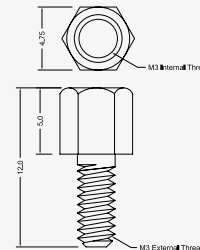

Hardware

Dimensions in mm

**JSX-1000**

#4-40 Female Hex. Jackscrew Bulk

**Material Finish**

Body: Copper Alloy

Finish: Nickel

(500/Bag)

**Material Finish**

Body: Brass

Finish: Nickel

(500/Bag)

**JSX-M3131**

#4-40 External, M3 Metric Internal Thread Jackscrew Bulk

**Material Finish**

Body: Brass

Finish: Nickel

(500/Bag)

**JSX-M3131M**

M3 External, M3 Metric Internal Thread Jackscrew Bulk

**Material Finish**

Body: Brass

Finish: Nickel

(500/Bag)