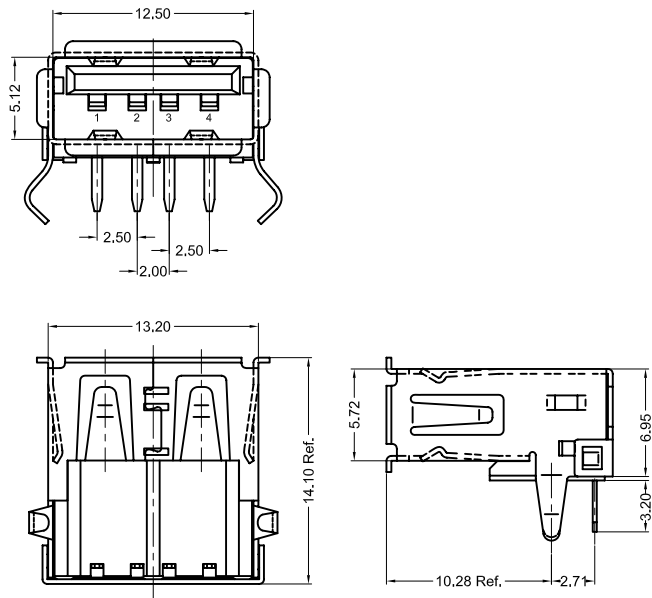

Insulator Color Option

B - Black

W - White

Contact Kycon for other options

KUSBEX Series

Dimensions in mm

KUSBEX-ASFS1N

X-ON Electronics