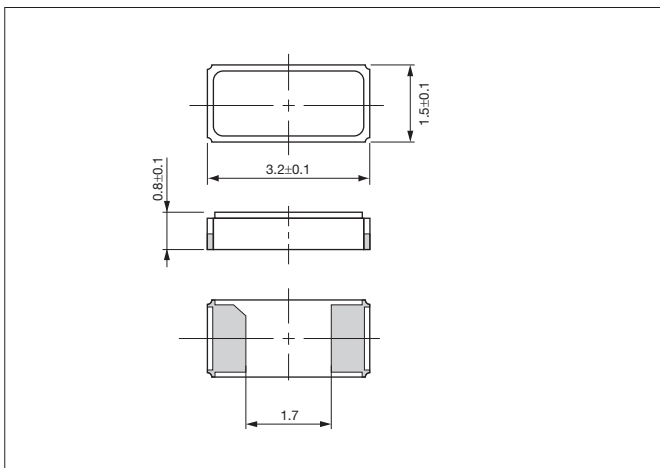

Dimensions

(Unit: mm)