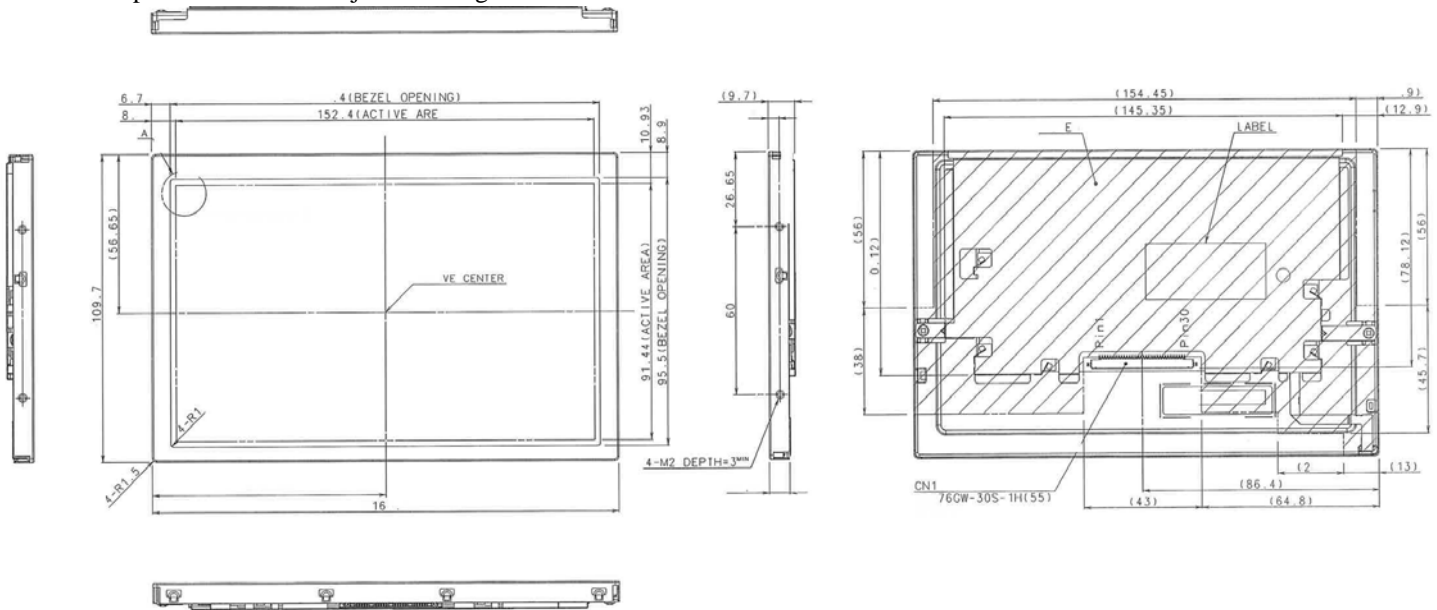

Ask us about the Value-Added Program
Let us attach your chosen touch screen, connector or provide you
with custom cables to meet your needs

For complete technical specifications, application notes or
inventory information call 734-416-8500 or visit our website
at www.kyocera-display.com