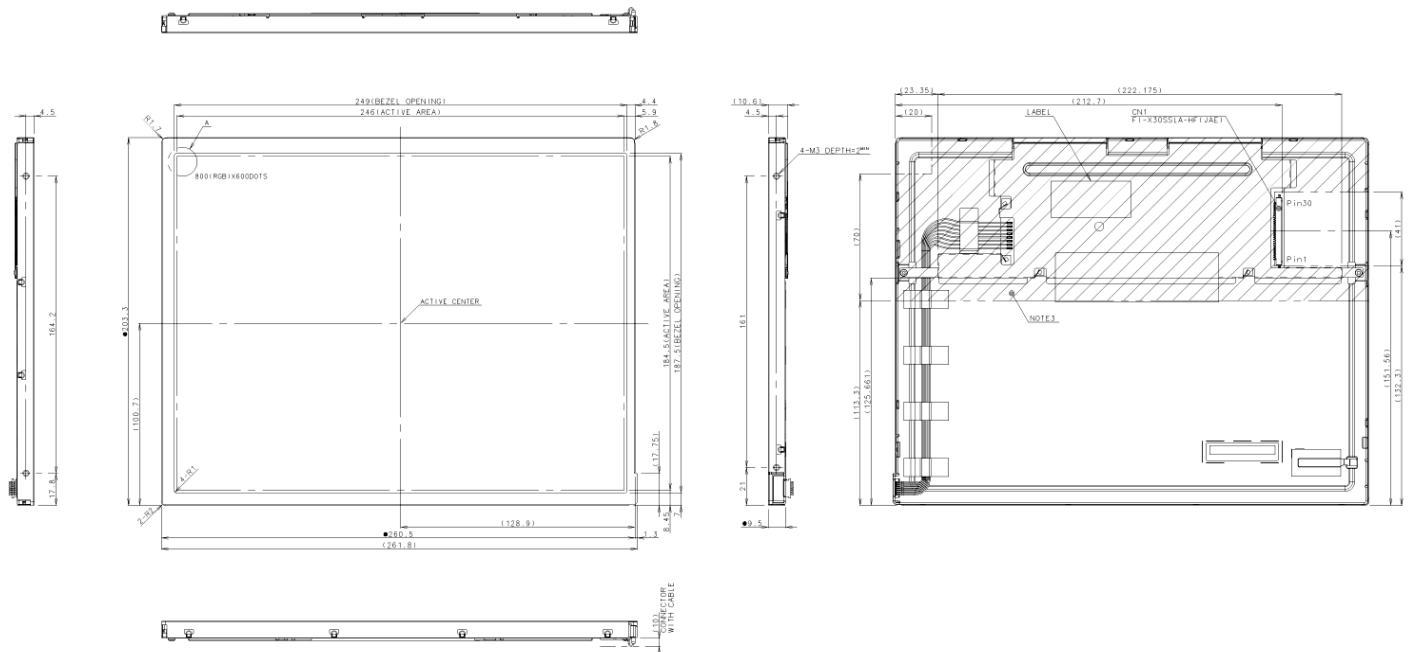

Ask us about the Value-Added Program
Let us attach your chosen touch screen, connector or provide you with custom cables to meet your needs

For complete technical specifications, application notes or inventory information call 734-416-8500 or visit our website at www.kyocera-display.com