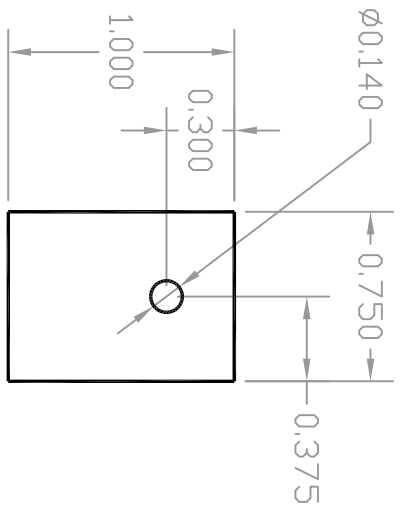

ITEM#	MATERIAL	ITEM#	MATERIAL
A15038-001	T-garnd 3000-A0	A15038-101	T-garnd 3000-A1
A15038-002	T-garnd 500-A0	A15038-102	T-garnd 500-A1
A15038-003	T-garnd 5000-A0	A15038-103	T-garnd 5000-A1
A15038-004	T-garnd 210-A0	A15038-104	T-garnd 210-A1
A15038-005	T-garnd K52-2-0505-A0	A15038-105	T-garnd K52-2-0505-A1
A15038-006	T-garnd AL52-2-0505-A0	A15038-106	T-garnd AL52-2-0505-A1
A15038-007	T-garnd 20-A0	A15038-107	T-garnd 20-A1
A15038-008	T-garnd K52-1-0505-A0	A15038-108	T-garnd K52-1-0505-A1
A15038-009	T-garnd K52-3-0505-A0	A15038-109	T-garnd K52-3-0505-A1

REV. LET.	REVISION	ED#	DATE	REV. BY.
A	INITIAL RELEASE	N/A	6/22/06	KB

USE DIE A41380

<p>TD-220 STANDARD PARTS</p>		 	
DRAWN BY:	DATE:		
KB	7/12/05		
SHEET SIZE:	PARTS/SHEET:		
N/A	N/A		
<p>NOTES: DO NOT SCALE DRAWING UNLESS OTHERWISE SPECIFIED. TOLERANCES: ±0.020 IN. (&lt;0.5mm) ADHESIVE TAPE SIDE ALL DIMENSIONS IN INCHES ALL DIMENSIONS TO BE INTERPRETED PER LATEST ANSI Y14.5 SPECS</p>		DWG. SIZE	A
<p>Notice to persons receiving this drawing: Thermagon Inc. claims proprietary rights in the material disclosed hereon. This drawing is issued in confidence for engineering information only and may not be reproduced or used to manufacture anything shown hereon without direct written permission from Thermagon Inc.</p>			A15038