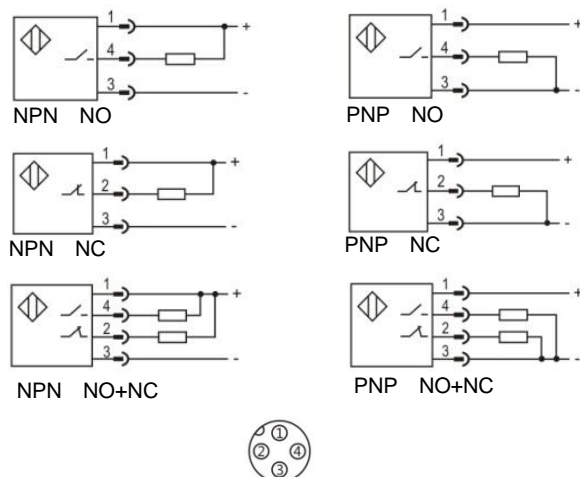

Wiring diagram