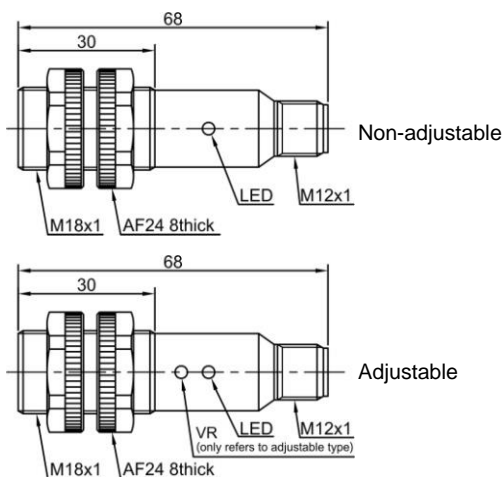

Dimensions