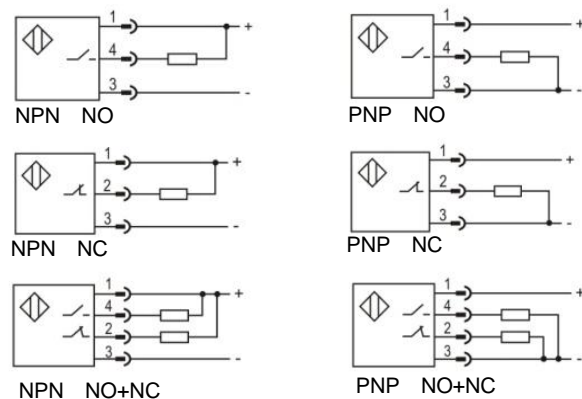

Wiring diagram