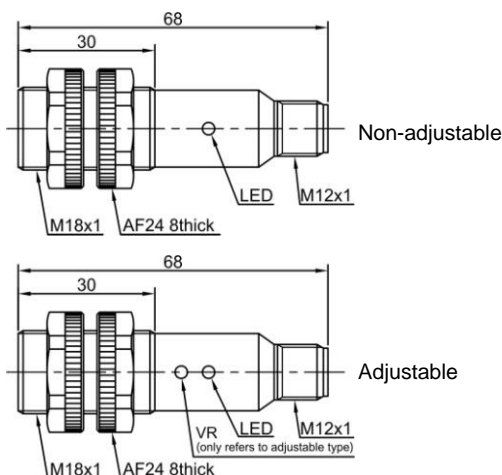

Dimensions