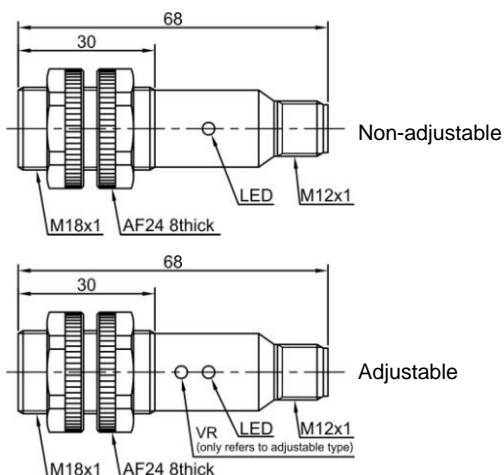

Dimensions