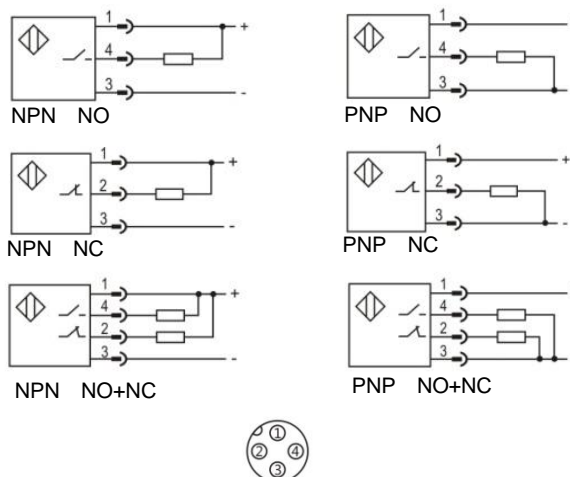

Wiring diagram