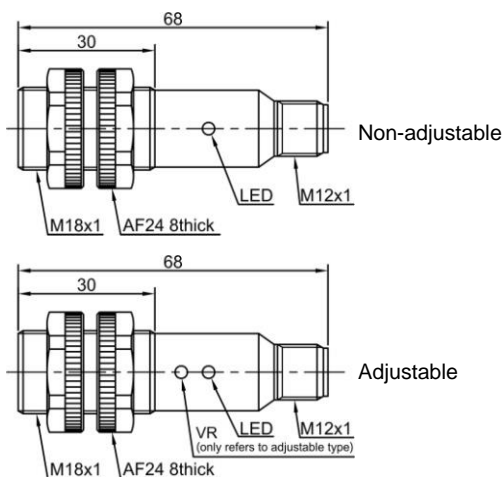

## Technical specifications

Detection type	Diffuse reflection	Consumption current	≤25mA
Rated distance [Sn]	10cm (non-adjustable)40cm(adjustable)	Circuit protection	Short-circuit, overload and reverse polarity
Standard target	White card reflection rate 90%	Response time	< 8.2ms
Light source	Infrared LED (880nm)	Output indicator	Yellow LED
Dimensions	M18*68mm	Ambient temperature	-15°C...+55°C
Output	NO/NC (depends on part No.)	Ambient humidity	35-85%RH (non-condensing)
Supply voltage	10...30 VDC	Voltage withstand	1000V/AC 50/60Hz 60s
Target	Opaque object	Insulation resistance	≥50MΩ(500VDC)
Hysteresis range [%/Sr]	3...20%	Vibration resistance	10...50Hz (0.5mm)
Repeat accuracy [R]	≤5%	Degree of protection	IP67
Load current	≤200mA	Housing material	PBT
Residual voltage	≤2.5V	Connection type	M12 Connector

## Dimensions