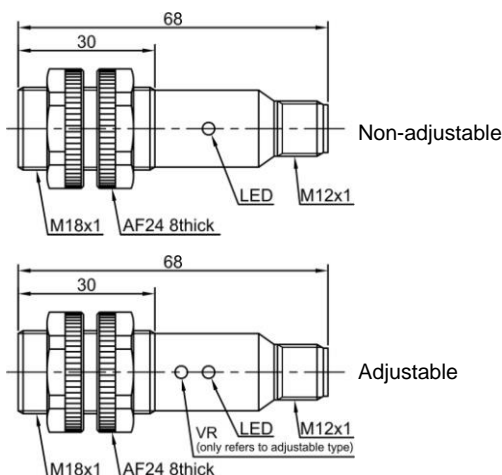

### Technical specifications

Detection type	Diffuse reflection	Consumption current	≤25mA
Rated distance [Sn]	10cm (non-adjustable)40cm(adjustable)	Circuit protection	Short-circuit, overload and reverse polarity
Standard target	White card reflection rate 90%	Response time	< 8.2ms
Light source	Infrared LED (880nm)	Output indicator	Yellow LED
Dimensions	M18*68mm	Ambient temperature	-15°C...+55°C
Output	NO/NC (depends on part No.)	Ambient humidity	35-85%RH (non-condensing)
Supply voltage	10...30 VDC	Voltage withstand	1000V/AC 50/60Hz 60s
Target	Opaque object	Insulation resistance	≥50MΩ(500VDC)
Hysteresis range [%/Sr]	3...20%	Vibration resistance	10...50Hz (0.5mm)
Repeat accuracy [R]	≤5%	Degree of protection	IP67
Load current	≤200mA	Housing material	PBT
Residual voltage	≤2.5V	Connection type	M12 Connector

### Dimensions