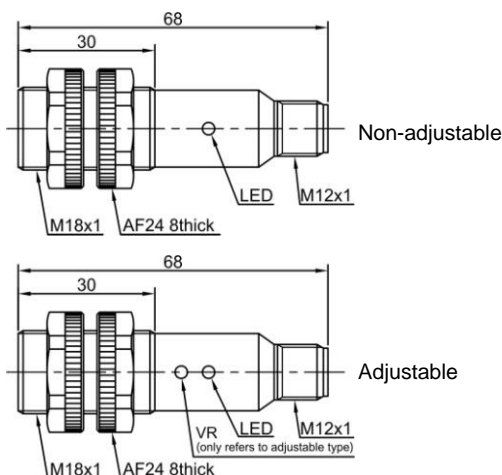

## Technical specifications

Detection type	Diffuse reflection	Consumption current	≤25mA
Rated distance [Sn]	10cm (non-adjustable)40cm(adjustable)	Circuit protection	Short-circuit, overload and reverse polarity
Standard target	White card reflection rate 90%	Response time	< 8.2ms
Light source	Infrared LED (880nm)	Output indicator	Yellow LED
Dimensions	M18*68mm	Ambient temperature	-15°C...+55°C
Output	NO/NC (depends on part No.)	Ambient humidity	35-85%RH (non-condensing)
Supply voltage	10...30 VDC	Voltage withstand	1000V/AC 50/60Hz 60s
Target	Opaque object	Insulation resistance	≥50MΩ(500VDC)
Hysteresis range [%/Sr]	3...20%	Vibration resistance	10...50Hz (0.5mm)
Repeat accuracy [R]	≤5%	Degree of protection	IP67
Load current	≤200mA	Housing material	PBT
Residual voltage	≤2.5V	Connection type	M12 Connector

## Dimensions