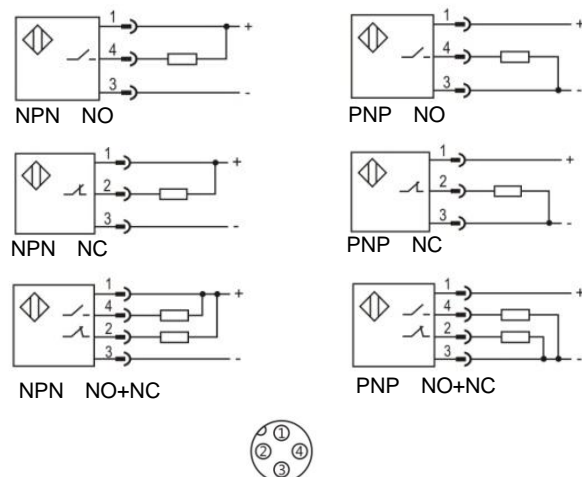

Wiring diagram