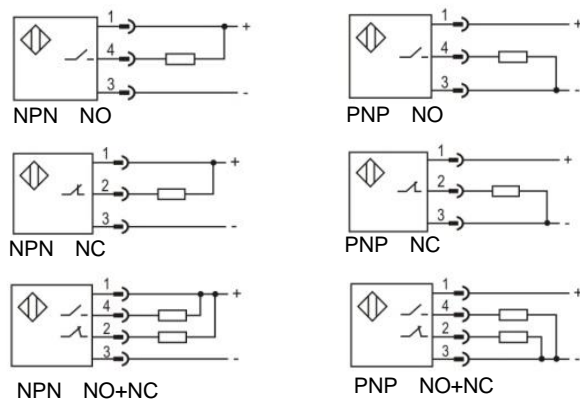

Wiring diagram