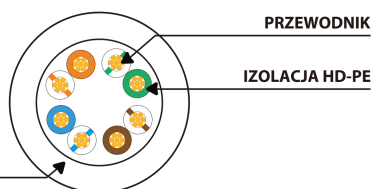

PCU5-10CC-0300-G

PATCHCORD CAT.5E UTP

PRODUCT FEATURES:

- Cable without shielding – U/UTP
- Category compliance confirmed by Fluke tester
- Stranded wires made from CCA

PRODUCT SPECIFICATION:

| | |
|-----------------------------|---------------------|
| Cable length | 300 cm |
| ICT category | Cat. 5/5e |
| Shielding type | U/UTP |
| Colour | Green |
| AWG | 26 |
| Coating | PVC |
| External lagging | 4,8 mm |
| Maximum operating frequency | up to 100 MHz |
| Material | Copper plated (CCA) |