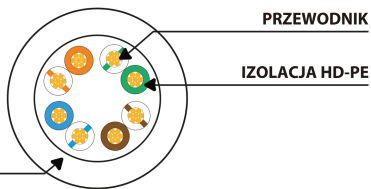

PCU5-10CC-0750-R

PATCHCORD CAT.5E UTP

PRODUCT FEATURES:

- Cable without shielding – U/UTP
- Category compliance confirmed by Fluke tester
- Stranded wires made from CCA

PRODUCT SPECIFICATION:

| | |
|-----------------------------|---------------------|
| Cable length | 750 cm |
| ICT category | Cat. 5/5e |
| Shielding type | U/UTP |
| Colour | Red |
| AWG | 26 |
| Coating | PVC |
| External lagging | 4,8 mm |
| Maximum operating frequency | up to 100 MHz |
| Material | Copper plated (CCA) |