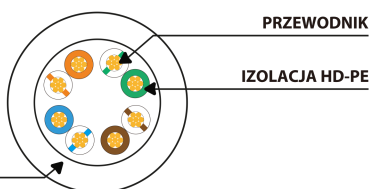

PCU5-10CC-1500-R

PATCHCORD CAT.5E UTP

PRODUCT FEATURES:

- Cable without shielding – U/UTP
- Category compliance confirmed by Fluke tester
- Stranded wires made from CCA

PRODUCT SPECIFICATION:

| | |
|-----------------------------|---------------------|
| Cable length | 1 500 cm |
| ICT category | Cat. 5/5e |
| Shielding type | U/UTP |
| Colour | Red |
| AWG | 26 |
| Coating | PVC |
| External lagging | 4,8 mm |
| Maximum operating frequency | up to 100 MHz |
| Material | Copper plated (CCA) |