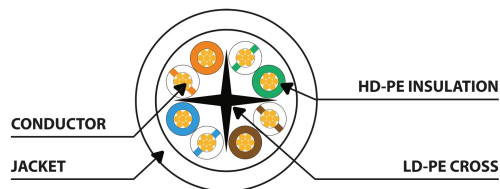

PCU6-10CC-0500-B

PATCH CABLE CAT.6

PRODUCT FEATURES:

- Cable without shielding – U/UTP
- Category compliance confirmed by Fluke tester
- Stranded wires made from CCA

PRODUCT SPECIFICATION:

Cable length	500 cm
ICT category	Cat. 6
Shielding type	U/UTP
Colour	Blue
AWG	26
Coating	PVC
External lagging	5,4 mm
Maximum operating frequency	up to 250 MHz
Material	Copper plated (CCA)