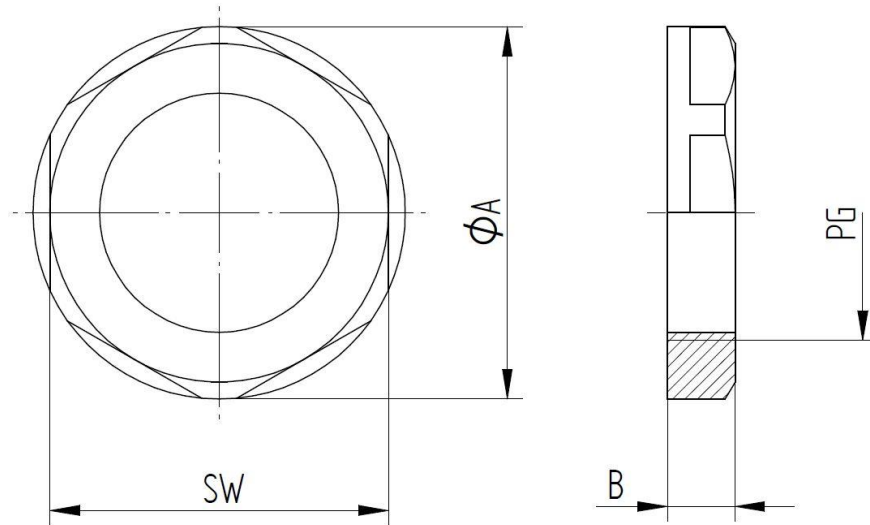

52000110	DATA SHEET	
Valid from: 03.07.2018	SKINDICHT® GMK	

The SKINDICHT® GMK is a hexagonal locknut of polystyrene in accordance with DIN 46320 and used where cable glands are attached but there is only a through-hole.

When the cable gland is fixed in a threaded opening, higher vibration resistance can be attained with this locknut.

Technical features:

Material	Polystyrene
Sizes	PG7 up to PG48 acc. to DIN 40430
Temperature range	-20 °C up to +60 °C
Colour	RAL 7035 (light-grey)

PG-thread	SW [mm]	Ø A [mm]	B [mm]	Article No.
PG 7	19	21	5	52000110
PG 9	22	24	5	52000120
PG 11	24	26	5	52000130
PG 13,5	27	29	6	52000140
PG 16	30	33	6	52000150
PG 21	36	39	7	52000160
PG 29	46	50	7	52000170
PG 36	60	66	8	52000180
PG 42	65	73	8	52000190
PG 48	70	78	8	52000200