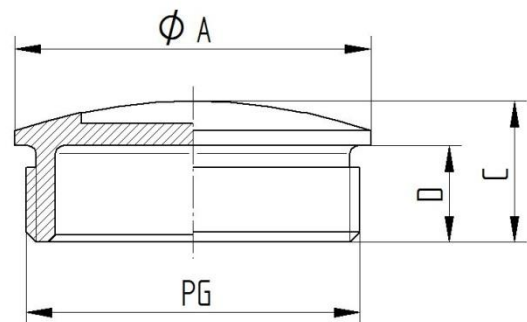

Technical features:

Connecting thread	PG7 up to PG48 acc. to DIN 40430	
Material	Brass, nickel-plated	
Material of O-ring	NBR	
Protection class	without O-ring:	IP54 acc. to EN 60529
	with O-Ring:	IP68 – 5 bar, test acc. to EN 60529
Temperature range	without O-ring:	-60 °C up to +200 °C
	with O-ring:	-30 °C up to +100 °C

Norm references:

SKINDICHT® BL

PG	Ø A [mm]	C [mm]	D [mm]	Article No.
PG 7	14	8	5	52002680
PG 9	17	9	6	52003390
PG 11	20	9	6	52003400
PG 13,5	22	9,5	6,5	52003410
PG 16	24	9,5	6,5	52003420
PG 21	30	11	7	52003430
PG 29	39	12	8	52003440
PG 36	50	15	9	52003450
PG 42	57	16	10	52003460
PG 48	64	16	10	52002790