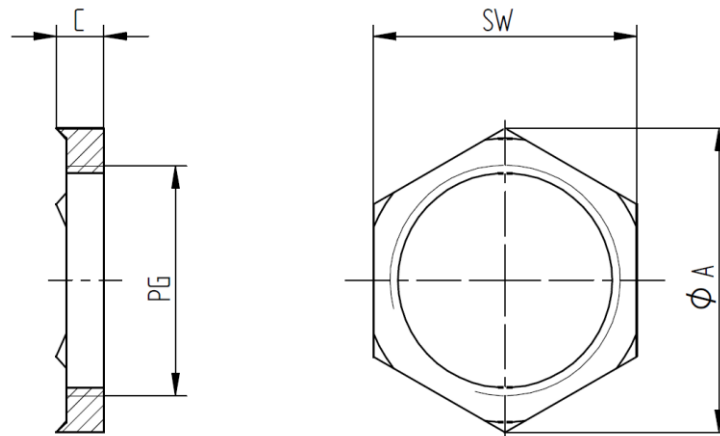

52103200	DATA SHEET	
Valid from: 03.07.2018	SKINDICHT® SM-PE	

The SKINDICHT® SM-PE is an earth-equipotential locknut from nickel-plated brass with PG-thread.

The SKINDICHT® SM-PE is required wherever varnished, anodized and powder coated housings are used. When the locknut is tightened, it punches an insulating layer guaranteeing optimum contact.

Technical features:

Material	Brass, nickel-plated
Thread	PG 7 up to PG 36 acc. to DIN 40430
Temperature range	-60°C up to +200°C

Norm references:

Thread PG	Wrench Size SW mm	Diameter Ø A mm	Thickness C mm	Article No.
PG 7	15	17,3	4,7	52103200
PG 9	18	20,8	4,7	52103210
PG 11	21	24,3	4,7	52103220
PG 13,5	23	26,6	4,7	52103230
PG 16	26	30,0	4,7	52103240
PG 21	32	37,0	5,2	52103250
PG 29	41	47,3	5,7	52103260
PG 36	51	58,9	6,5	52103270