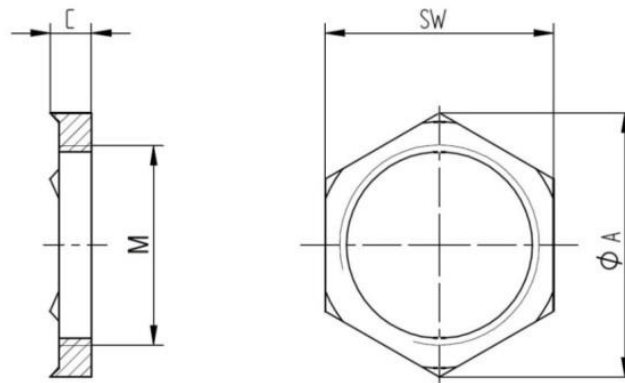

52103300	<b>DATA SHEET</b>	
Valid from: 24.11.2023	<b>SKINDICHT® SM-PE-M</b>	

The SKINDICHT® SM-PE-M is an earth-equipotential locknut, nickel-plated brass with metric thread.

The SKINDICHT® SM-PE-M is required wherever varnished, anodized and powder coated housings are used. When the locknut is tightened, it cuts through the insulating layer guaranteeing optimum contact.

### Technical features:

Material	Brass, nickel plated Brass lead free, nickel plated
Size	M12x1.5 up to M110x2 acc. to DIN EN 60423
Temperature range	-60°C up to +200°C

### Norm references:

Thread M	Wrench Size SW mm	Diameter Ø A mm	Thickness C mm	Article No.	
				Brass	Brass Lead Free
M12x1,5	15	17,32	4,7	52103300	52103300LF
M16x1,5	19	21,94	4,7	52103310	52103310LF
M20x1,5	24	27,70	4,7	52103320	52103320LF
M25x1,5	30	34,60	5,2	52103330	52103330LF
M32x1,5	36	41,5	5,7	52103340	52103340LF
M40x1,5	46	53,1	6,5	52103350	52103350LF
M50x1,5	60	69,28	6,5	52103360	52103360LF
M63x1,5	70	80,83	7,0	52103370	52103370LF
M75x1,5	85	95	8	52103371	-
M90x2	102	114	10	52103372	-
M110x2	124	135	12	52103373	-