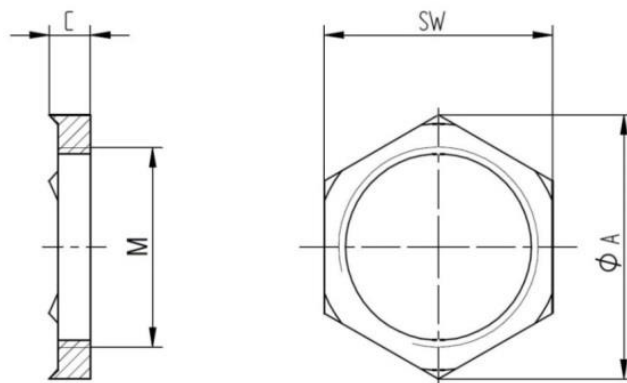

52103300	DATA SHEET	
Valid from: 24.11.2023	SKINDICHT® SM-PE-M	

The SKINDICHT® SM-PE-M is an earth-equipotential locknut, nickel-plated brass with metric thread.

The SKINDICHT® SM-PE-M is required wherever varnished, anodized and powder coated housings are used. When the locknut is tightened, it cuts through the insulating layer guaranteeing optimum contact.

Technical features:

Material	Brass, nickel plated Brass lead free, nickel plated
Size	M12x1.5 up to M110x2 acc. to DIN EN 60423
Temperature range	-60°C up to +200°C

Norm references:

Thread M	Wrench Size SW mm	Diameter Ø A mm	Thickness C mm	Article No.	
				Brass	Brass Lead Free
M12x1,5	15	17,32	4,7	52103300	52103300LF
M16x1,5	19	21,94	4,7	52103310	52103310LF
M20x1,5	24	27,70	4,7	52103320	52103320LF
M25x1,5	30	34,60	5,2	52103330	52103330LF
M32x1,5	36	41,5	5,7	52103340	52103340LF
M40x1,5	46	53,1	6,5	52103350	52103350LF
M50x1,5	60	69,28	6,5	52103360	52103360LF
M63x1,5	70	80,83	7,0	52103370	52103370LF
M75x1,5	85	95	8	52103371	-
M90x2	102	114	10	52103372	-
M110x2	124	135	12	52103373	-