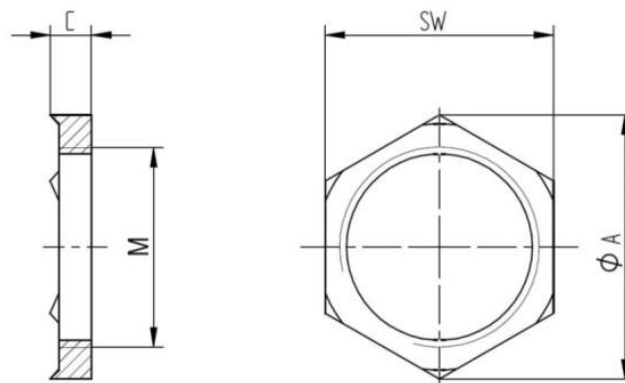

52103300	DATA SHEET	
Valid from: 24.11.2023	SKINDICHT® SM-PE-M	

The SKINDICHT® SM-PE-M is an earth-equipotential locknut, nickel-plated brass with metric thread.

The SKINDICHT® SM-PE-M is required wherever varnished, anodized and powder coated housings are used. When the locknut is tightened, it cuts through the insulating layer guaranteeing optimum contact.

Technical features:

Material	Brass, nickel plated Brass lead free, nickel plated
Size	M12x1.5 up to M110x2 acc. to DIN EN 60423
Temperature range	-60°C up to +200°C

Norm references:

Thread M	Wrench Size SW mm	Diameter Ø A mm	Thickness C mm	Article No.	
				Brass	Brass Lead Free
M12x1,5	15	17,32	4,7	52103300	52103300LF
M16x1,5	19	21,94	4,7	52103310	52103310LF
M20x1,5	24	27,70	4,7	52103320	52103320LF
M25x1,5	30	34,60	5,2	52103330	52103330LF
M32x1,5	36	41,5	5,7	52103340	52103340LF
M40x1,5	46	53,1	6,5	52103350	52103350LF
M50x1,5	60	69,28	6,5	52103360	52103360LF
M63x1,5	70	80,83	7,0	52103370	52103370LF
M75x1,5	85	95	8	52103371	-
M90x2	102	114	10	52103372	-
M110x2	124	135	12	52103373	-