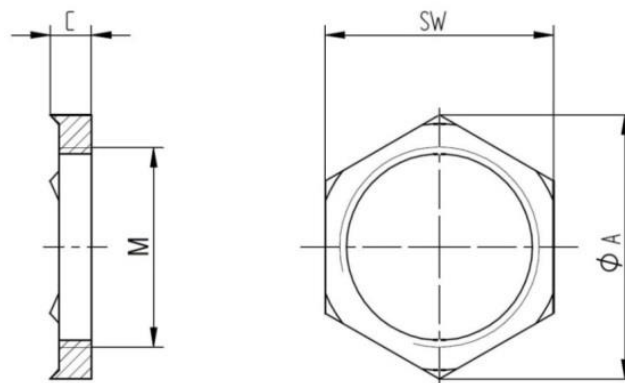

52103300	<b>DATA SHEET</b>	
Valid from: 24.11.2023	<b>SKINDICHT® SM-PE-M</b>	

The SKINDICHT® SM-PE-M is an earth-equipotential locknut, nickel-plated brass with metric thread.

The SKINDICHT® SM-PE-M is required wherever varnished, anodized and powder coated housings are used. When the locknut is tightened, it cuts through the insulating layer guaranteeing optimum contact.

### Technical features:

Material	Brass, nickel plated Brass lead free, nickel plated
Size	M12x1.5 up to M110x2 acc. to DIN EN 60423
Temperature range	-60°C up to +200°C

### Norm references:

Thread M	Wrench Size SW mm	Diameter Ø A mm	Thickness C mm	Article No.	
				Brass	Brass Lead Free
M12x1,5	15	17,32	4,7	52103300	52103300LF
M16x1,5	19	21,94	4,7	52103310	52103310LF
M20x1,5	24	27,70	4,7	52103320	52103320LF
M25x1,5	30	34,60	5,2	52103330	52103330LF
M32x1,5	36	41,5	5,7	52103340	52103340LF
M40x1,5	46	53,1	6,5	52103350	52103350LF
M50x1,5	60	69,28	6,5	52103360	52103360LF
M63x1,5	70	80,83	7,0	52103370	52103370LF
M75x1,5	85	95	8	52103371	-
M90x2	102	114	10	52103372	-
M110x2	124	135	12	52103373	-