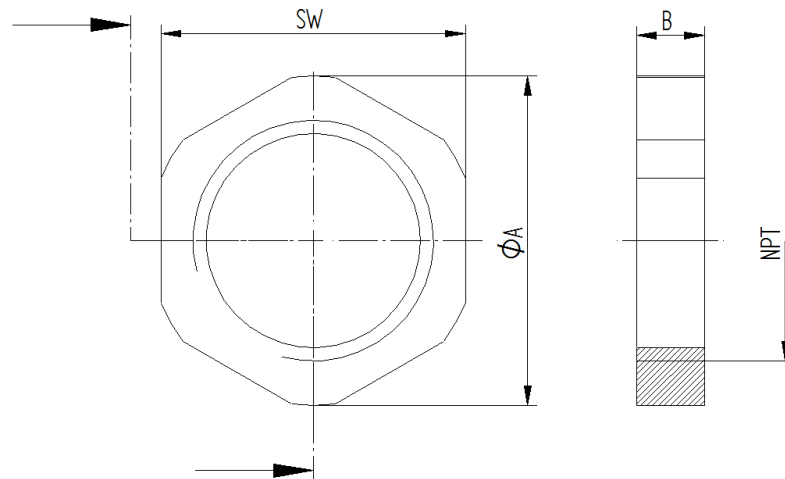

53019300	DATA SHEET	
Valid from: 27.04.2021	SKINTOP® GMP-GL NPT	

The SKINTOP® GMP-GL NPT is a hexagonal locknut of glass fibre reinforced polyamide. The locknut is used where cable glands are attached but there is only a pass-through hole.

Technical features:

Material	Polyamide, glass fibre reinforced
Sizes	3/8" up to 1" NPT
Temperature range	Dynamic -20 °C up to +100 °C Statically -40 °C up to +100 °C
Colour	RAL 7001 silver grey RAL 7035 light grey RAL 9005 black, UV-resistant

NPT	SW [mm]	Ø A [mm]	B [mm]	Part No. RAL 7001	Part No. RAL 7035	Part No. RAL 9005
3/8"	22	24,2	5,0	5301 9301	5301 9300	5301 9305
1/2"	27	29,2	6,0	5301 9311	5301 9310	5301 9315
3/4"	36	39,2	6,5	5301 9321	5301 9320	5301 9325
1"	41	45,2	7,5	5301 9331	5301 9330	5301 9335