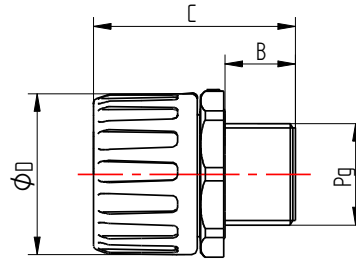

<b>DATA SHEET</b>	5550 6585
<b>SILVYN® FPAG</b>	valid from : 26.10.2004

The SILVYN® FPAG straight conduit gland gives a high tensile strength with its all round teeth and vibration protection.  
The gland can be removed from the conduit using a small screwdriver.

**Dimension table:**

Part no.	connection thread	B	C	ØD	suitable conduit
5550 6585	SILVYN FPAG Pg 7	9,0	32,5	19,0	FPAS 10
5550 6605	SILVYN FPAG Pg 9	10,0	37,0	23,5	FPAS 13
5550 6625	SILVYN FPAG Pg 11	10,0	36,0	28,5	FPAS 16
5550 6635	SILVYN FPAG Pg 13,5	10,0	36,0	28,5	FPAS 16
5550 6655	SILVYN FPAG Pg 16	11,0	41,0	32,0	FPAS 21
5550 6665	SILVYN FPAG Pg 21	12,0	47,0	44,0	FPAS 28
5550 6675	SILVYN FPAG Pg 29	12,0	49,0	50,5	FPAS 34
5550 6685	SILVYN FPAG Pg 36	12,0	56,5	62,7	FPAS 42
5550 6695	SILVYN FPAG Pg 48	12,0	61,0	76,0	FPAS 54

**Technical features:**

Connecting thread: Pg 7 to Pg 48 in acc. to DIN 40 430  
 Protection class: IP 66 bar, test in acc. to DIN 40 050  
 Temperature range: - 40°C to +135°C  
 Colour RAL: 9005 (UV resistant) (7001)  
 Properties: Anti-vibration and tamper resistant  
 High pull off strength  
 Flame retardant UL 94 V2  
 Halogen free  
 Oil and solvent resistant  
 Material: PA 66