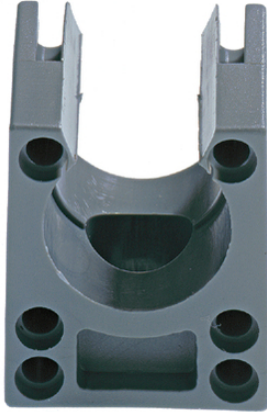

## SILVYN® KLICK-S

SILVYN® KLICK-S - conduit holder for SILVYN® RILL

### Benefits

- Fast assembly
- Easy to disassemble
- High tensile strength
- Conduit retained by rib

### Application range

- In combination with protective conduit
- SILVYN® RILL PA 6
- SILVYN® RILL PA 12
- Fastening of conduits on machine walls for all applications

### Product Make-up

- Multi-part conduit holder with M5 borehole for fixation