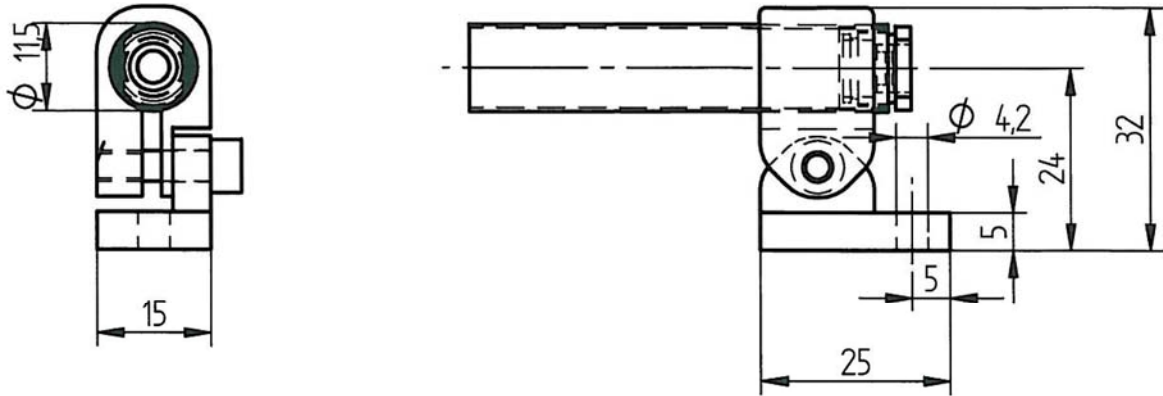

FP-MS-11.5

MOUNT FOR LASER MODULES WITH 11.5 mm DIAMETER

07/10 / V1 / IF /lcm/fp-ms-11-5 .doc

Seite 1

X-ON Electronics

Largest Supplier of Electrical and Electronic Components

Click to view similar products for [LED Lighting Lenses](#) category: