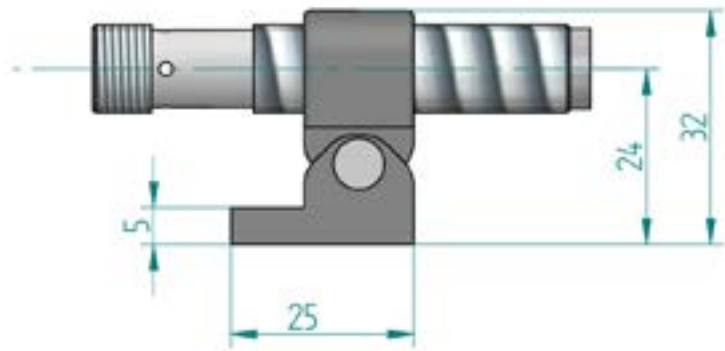

### Mount for Laser Modules with M12 Threaded Housing