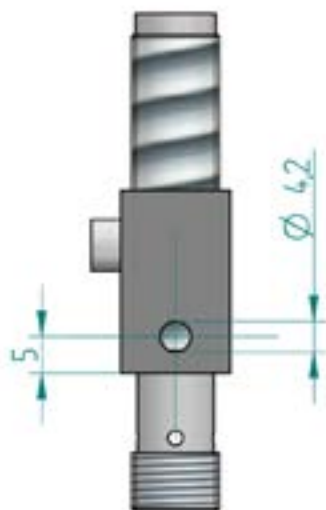

### Mount for Laser Modules with M12 Threaded Housing