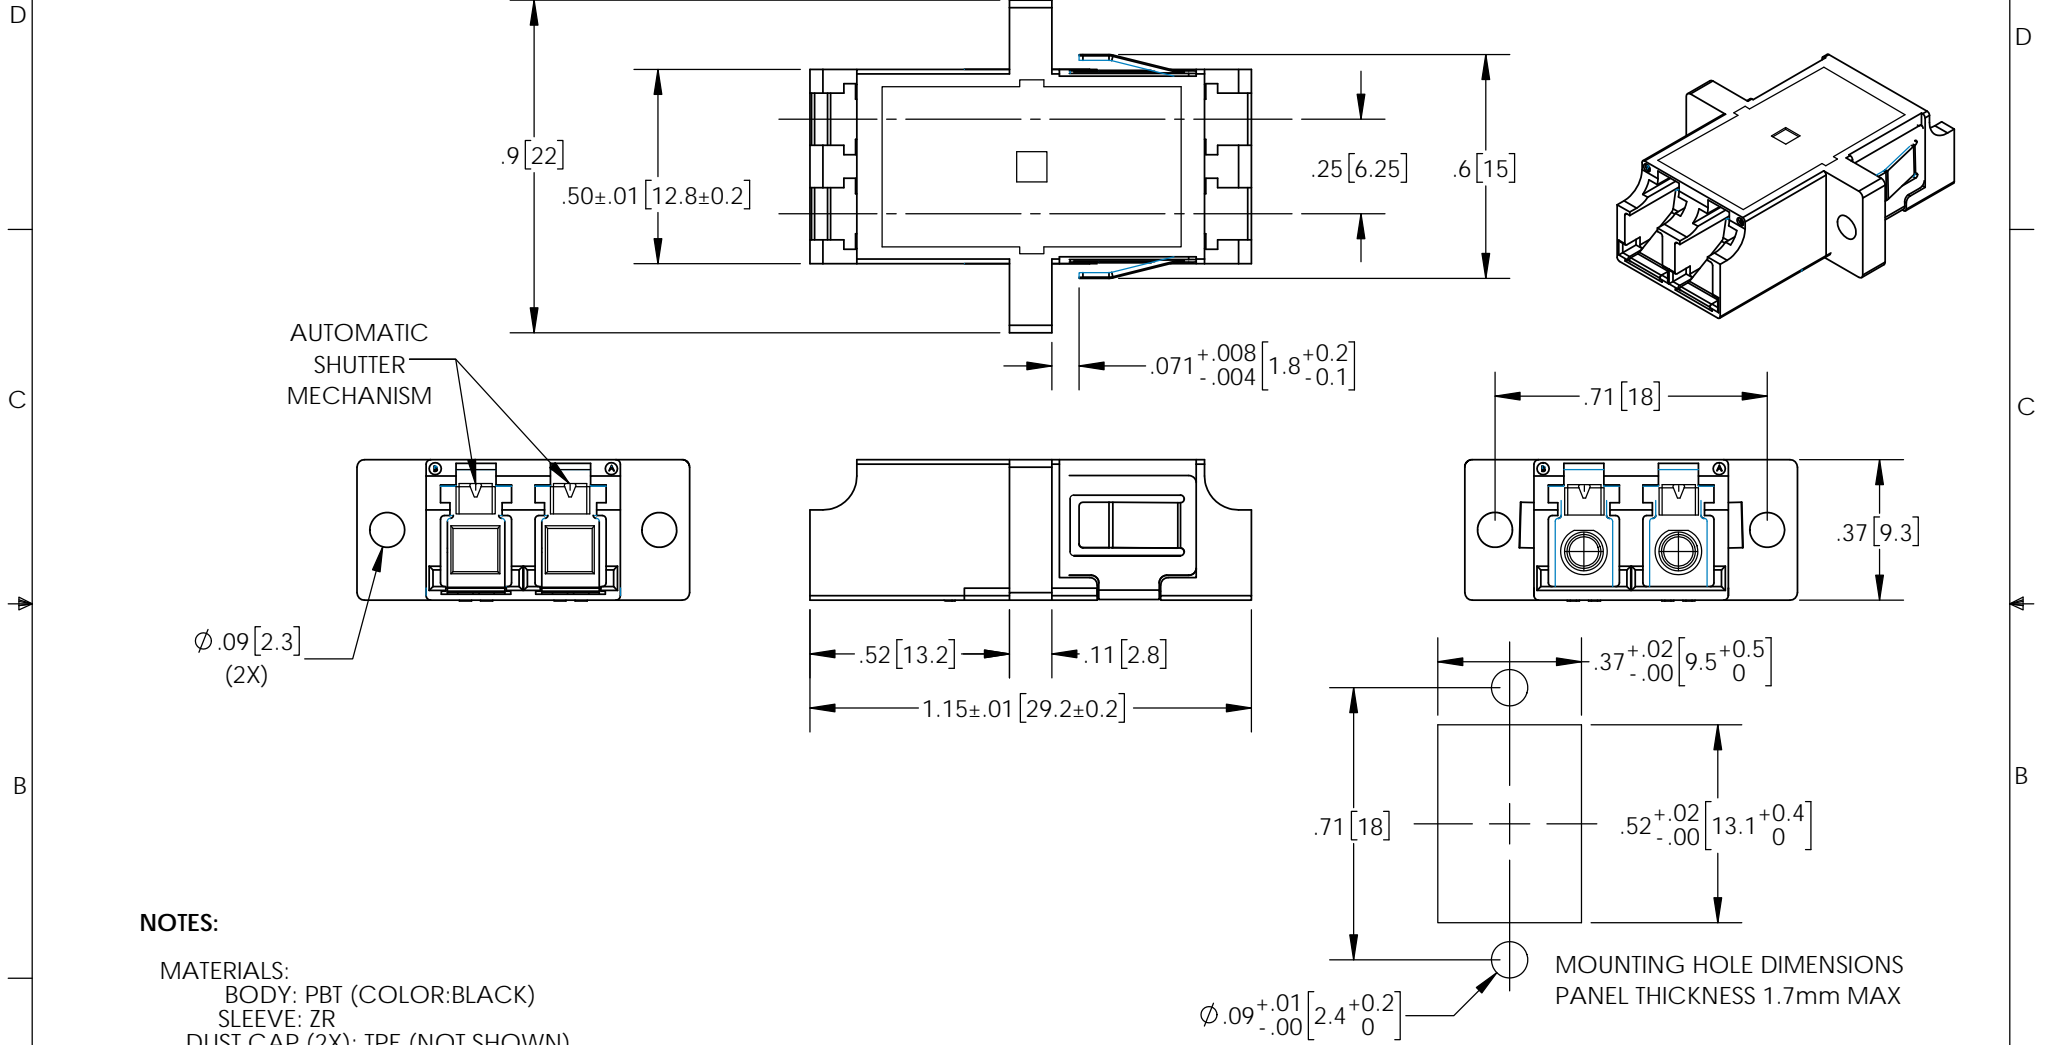

NOTES:

MATERIALS:
 BODY: PBT (COLOR:BLACK)
 SLEEVE: ZR
 DUST CAP (2X): TPE (NOT SHOWN)

PACKAGING:
 COMPONENT SHALL BE PACKAGED IN ACCORDANCE WITH L-COM SPEC PS-0031

- ALL DIMENSIONS FOR REFERENCE-

REGULATORY COMPLIANCE:
 CE2011/65/EU(RoHS DIRECTIVE)

UNLESS OTHERWISE SPECIFIED, DIMENSIONS ARE IN INCHES [mm] DIMENSIONAL TOLERANCES: .X = ±.1 [2.54] .XX = ±.01 [.25] .XXX = ±.005 [.13] ANGULAR TOLERANCES: ALL = ± 1°	APPROVALS	DATE		50 HIGH STREET NORTH ANDOVER, MA 01845	
	DRAWN BY BPUCHASKI	10/03/2018			
	CHECKED BY DFRISIELLO	10/03/2018	CATEGORY FIBER OPTICS		
	APPROVED BY DGUTTADAURO	10/03/2018	PRODUCT DESCRIPTION LC CPLR DUPLEX SHUTTERED, ZR SLEEVE FLNG MNT		
PROJECTION 	COLOR VARIATIONS MAY OCCUR	SIZE A	FSCM NO. 43321	DWG. NO. FOA-805-BLK	REV. A
		SCALE: NONE	CAD FILE: FOA-805-BLK.SLDDRW		SHEET 1 OF 1