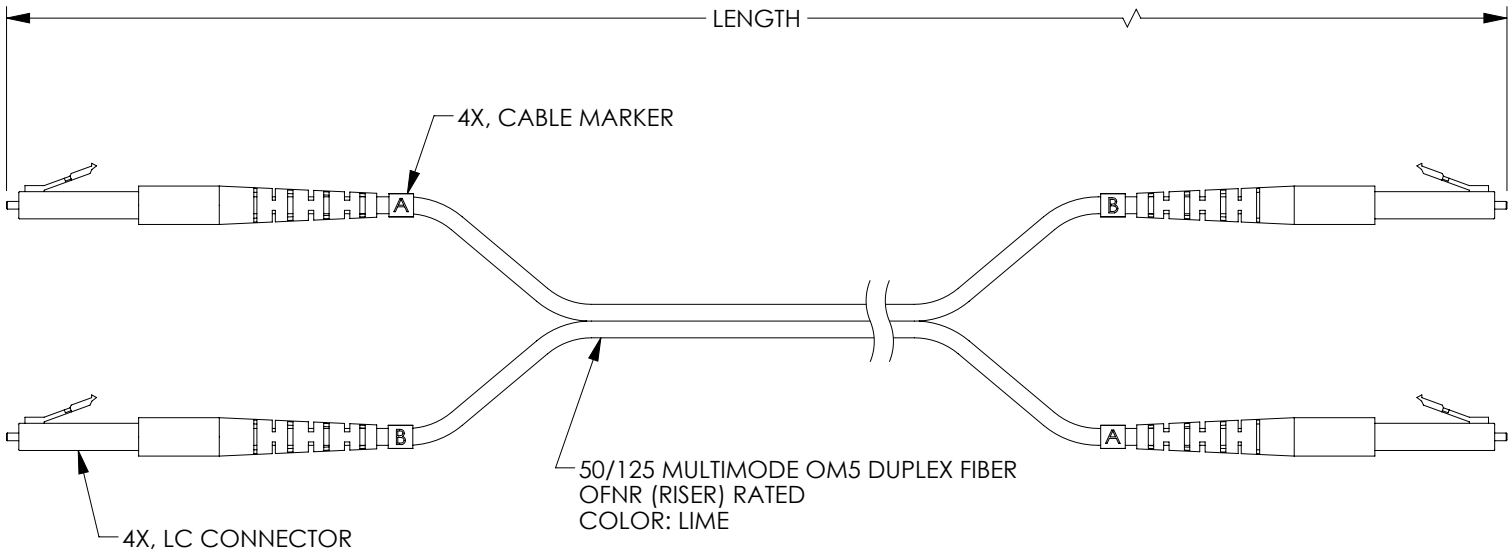

REVISIONS			
REV	DESCRIPTION	DATE	APPROVED
A	REV A DRAWING RELEASED	03/25/2019	PHOSPODAR

PART NUMBER	LENGTH METERS [FEET]
FODLC-OM5-1	1.0 [3.28]
FODLC-OM5-3	3.0 [9.84]
FODLC-OM5-5	5.0 [16.41]
FODLC-OM5-7	7.0 [22.97]
FODLC-OM5-10	10.0 [32.81]
FODLC-OM5-15	15.0 [49.22]
FODLC-OM5-20	20.0 [65.62]
FODLC-OM5-25	25.0 [82.03]

UNLESS OTHERWISE SPECIFIED  
LEADING DIMENSIONS ARE INCHES  
DIMENSIONS IN [ ] ARE MILLIMETERS

**TOLERANCES:**

X±.2 [5.08]	FRACTIONS ± 1/32
.XX±.01 [.25]	ANGLES ± 1°
.XXX±.005 [.13]	

ALL DIMENSIONS SHOWN  
ARE FOR REFERENCE ONLY.

SIZE	CAGE	DRAWN BY	PART NUMBER	REV
A	43321	DFRISIELLO	FODLC-OM5	A

THE INFORMATION AND  
DESIGN IN THIS DOCUMENT  
IS THE PROPERTY OF  
L-COM GLOBAL CONNECTIVITY.  
ALL RIGHTS RESERVED.

SHEET 1 OF 1

SCALE N/A