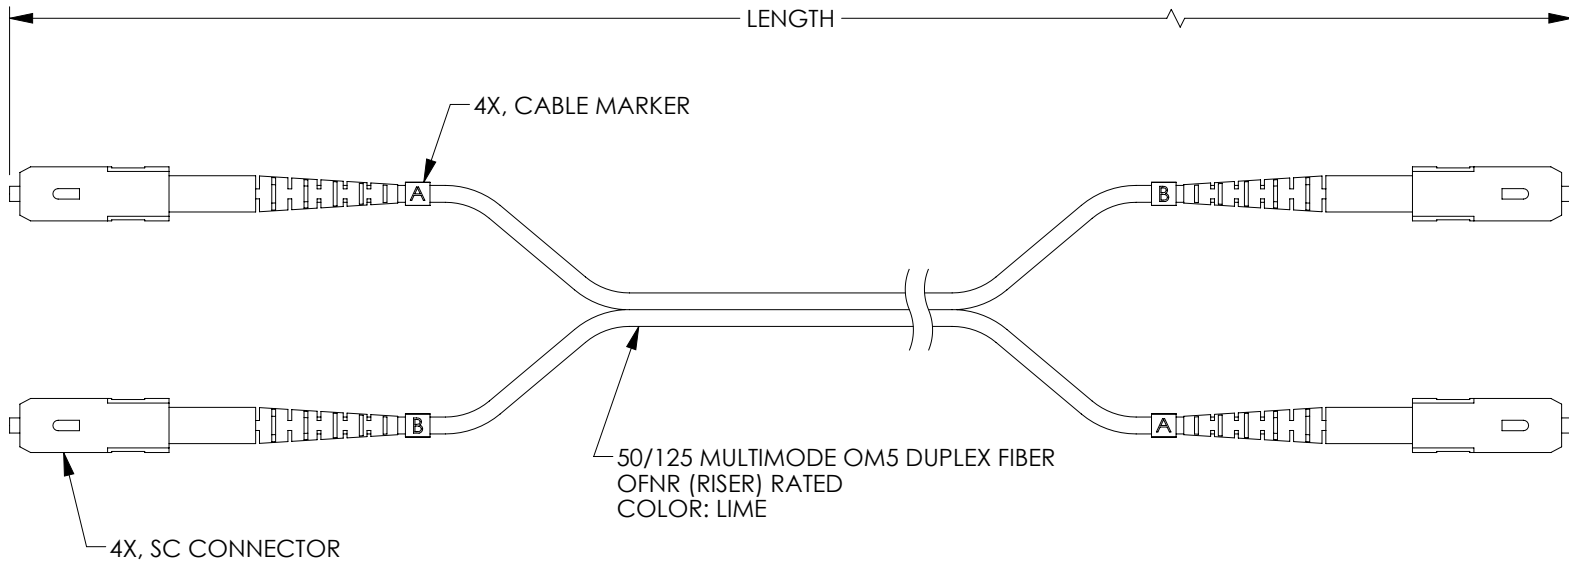

REVISIONS			
REV	DESCRIPTION	DATE	APPROVED
A	REV A DRAWING RELEASED	03/25/2019	PHOSPODAR

PART NUMBER	LENGTH METERS [FEET]
FODSC-OM5-1	1.0 [3.28]
FODSC-OM5-3	3.0 [9.84]
FODSC-OM5-5	5.0 [16.41]
FODSC-OM5-7	7.0 [22.97]
FODSC-OM5-10	10.0 [32.81]
FODSC-OM5-15	15.0 [49.22]
FODSC-OM5-20	20.0 [65.62]
FODSC-OM5-25	25.0 [82.03]

UNLESS OTHERWISE SPECIFIED  
LEADING DIMENSIONS ARE INCHES  
DIMENSIONS IN [ ] ARE MILLIMETERS

**TOLERANCES:**

X=± .2 [5.08]	FRACTIONS
.XX=± .01 [.25]	± 1/32
.XXX=± .005 [.13]	ANGLES ± 1°

ALL DIMENSIONS SHOWN  
ARE FOR REFERENCE ONLY.

SIZE	CAGE	DRAWN BY	PART NUMBER	REV
A	43321	DFRISIELLO	FODSC-OM5	A

THE INFORMATION AND  
DESIGN IN THIS DOCUMENT  
IS THE PROPERTY OF  
L-COM GLOBAL CONNECTIVITY.  
ALL RIGHTS RESERVED.

SHEET 1 OF 1

SCALE N/A