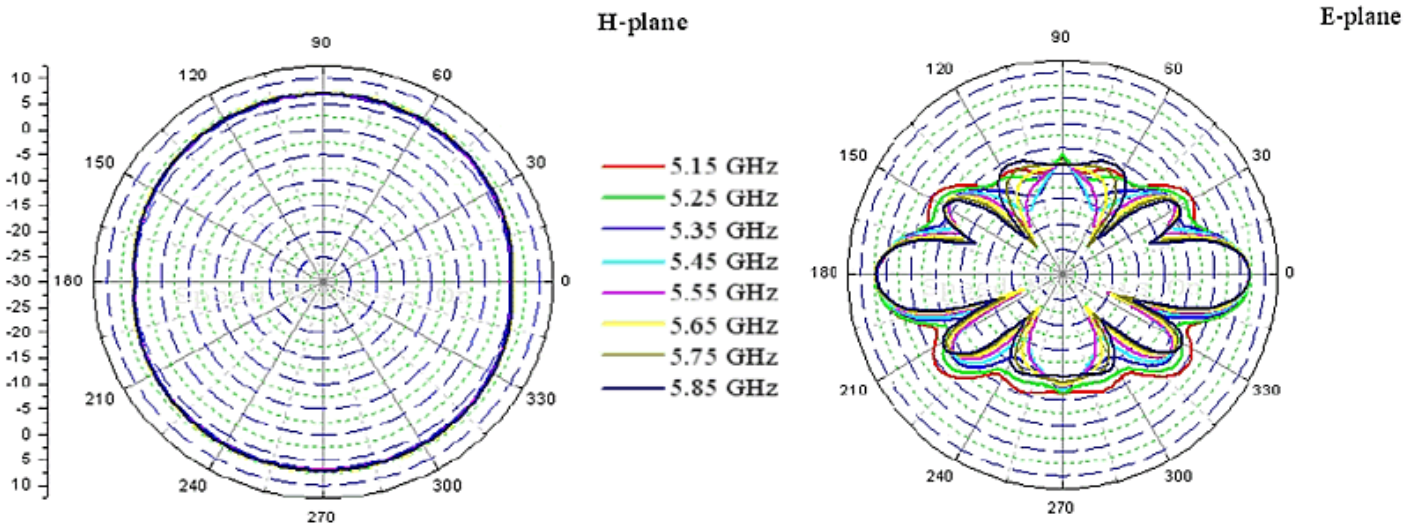

RF Antenna Patterns 5.8 GHz