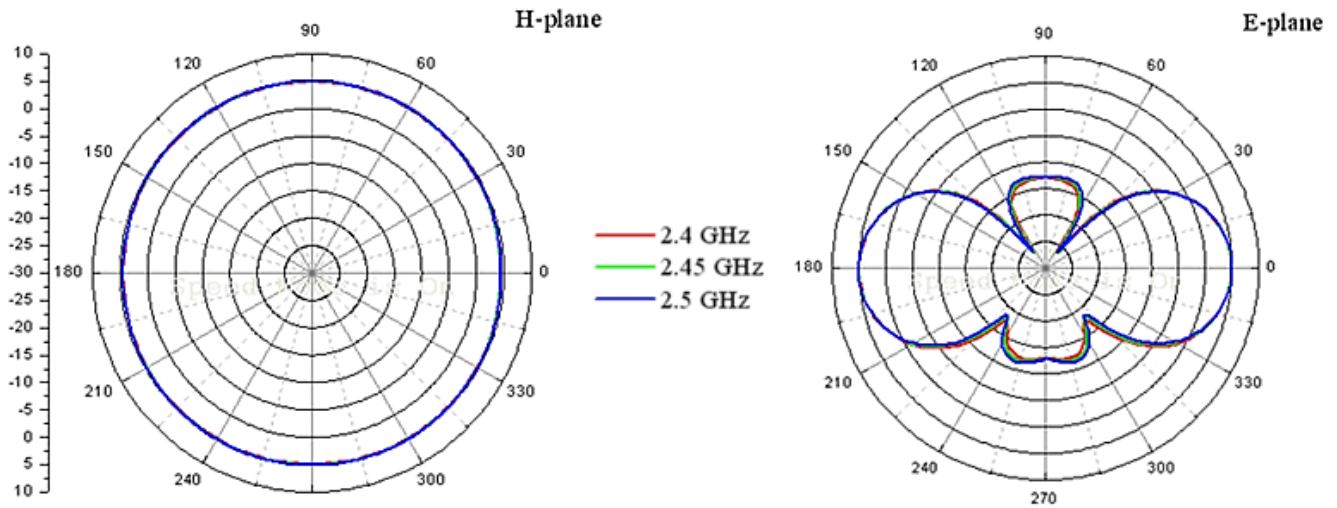

RF Antenna Patterns 2.4 GHz