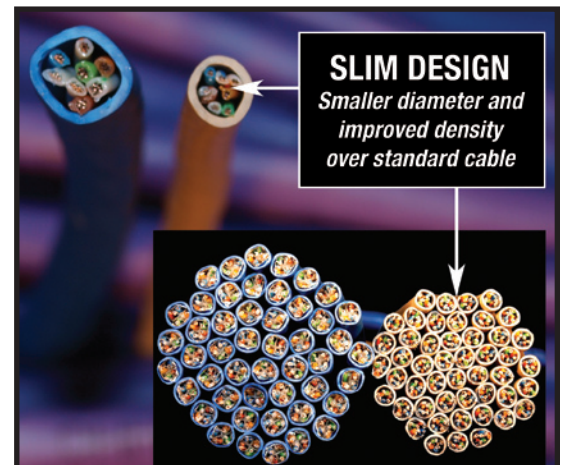

L-com's TRD628 Series Cables provide high speed connectivity for confined space patching applications

Product Overview

L-com's new slim-line Ethernet patch cables are the ideal solution for high density patching applications. Our new patent pending spline-free design provides a reduced diameter profile which offers a perfect solution for applications that require a smaller and more flexible cable. Available in performance ratings of Category 6 (TRD628BL-series) and Category 6A (TRD628ABL-series), these cables support data rates up to 10Gbps for demanding high-speed voice, video and data applications.

Features

- A 38% smaller cross sectional area and a 33% reduction in weight
- L-com's high performance RJ45 plugs with molded boots
- 50u gold plated contacts
- Lengths: 1ft, 3ft, 5ft, 7ft, 10ft, 14ft available off-the-shelf

Applications

- High-speed Ethernet transmission
- Tight space enclosure connectivity

Challenges

- High-density patching
- Confined space patching

Solution

L-com's slim-line high performance category 6/6A cable assemblies offer a 38% smaller cross-sectional area and a tighter bend radius than standard patch cables. This improves airflow in high-density patching applications and saves space in confined areas.