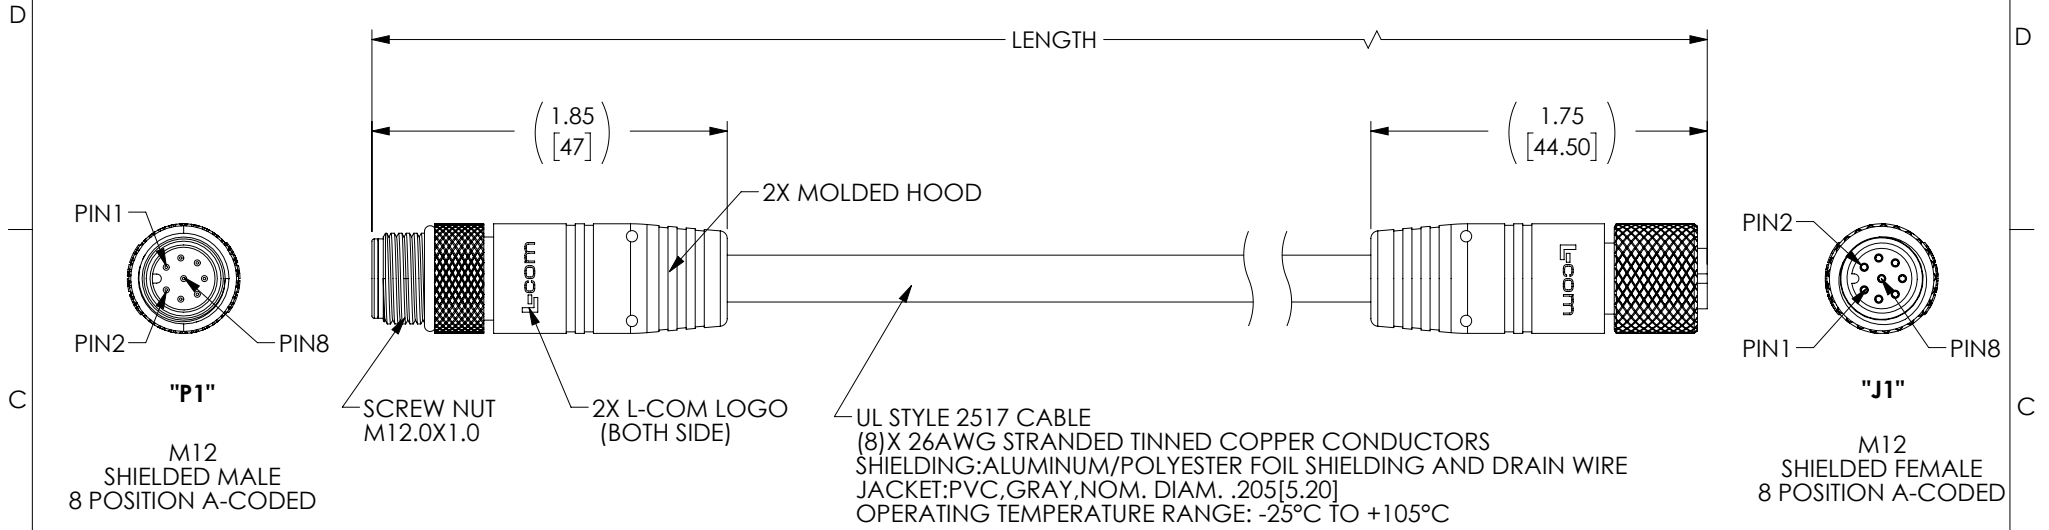

NOTES

MATERIAL:
 MOLDED HOOD:PVC, BLACK, UL94V-0, UV RESISTANCE
 INSULATOR:PBT+GF, BLACK
 SHELL/SCREW NUT:BRASS, NICKEL PLATE
 CONTACTS:PHOSPHOR BRONZE, 15µ" MIN. GOLD PLATE

ELECTRICAL:
 NOMINAL VOLTAGE RATING:30 V AC/DC
 MAX CURRENT:2A

APPLICATION:
 INGRESS PROTECTION RATING IS IP67 (MATED).

ENVIRONMENTAL:
 CABLE JACKET RESISTANCE:SUNLIGHT, MOISTURE
 CABLE JACKET FLAME RATING:VW-1

MISCELLANEOUS
 CABLE ASSEMBLIES TO BE TESTED FOR CONTINUITY
 CABLE ASSEMBLY SHALL BE INDIVIDUALLY PACKAGED IN ACCORDANCE WITH L-COM SPECIFICATION PS-0031.

PART NUMBER	LENGTH	
	FEET	METERS
TRG884-C6G-05M	1.64	0.5
TRG884-C6G-1M	3.28	1.0
TRG884-C6G-2M	6.56	2.0
TRG884-C6G-3M	9.84	3.0
TRG884-C6G-5M	16.41	5.0
TRG884-C6G-10M	32.82	10.0

UNLESS OTHERWISE SPECIFIED, DIMENSIONS ARE IN INCHES [mm] OVERALL CABLE LENGTH TOLERANCE: ≤12 [305] = +1 [25] / -0 >12 [305] ≤60 [1524] = +2 [51] / -0 >60 [1524] ≤120 [3048] = +4 [102] / -0 >120 [3048] ≤300 [7620] = +6 [152] / -0 >300 [7620] = +5% / -0% ALL OTHER DIMENSIONAL TOLERANCES: .X = ± .2 [5.08] .XX = ± .02 [51] .XXX = ±.005 [13]	APPROVALS DCUI CHECKED BY SPAN APPROVED BY DGUTTADAUR	DATE 12/04/2018 12/04/2018 12/04/2018	50 HIGH STREET NORTH ANDOVER, MA 01845 CATEGORY TELECOM/MODULAR PRODUCT DESCRIPTION M12 8 POSITION A-CODE MALE/FEMALE SHIELDED 26AWG PVC JACKET ,GRAY	
	CONFIGURATION DETAILS OF UNDIMENSIONED FEATURES MAY VARY	COLOR VARIATIONS MAY OCCUR		SIZE A
	REF	FSCM NO. 43321		DWG. NO. TRG884-C6G
	SCALE: NONE	CAD FILE: TRG884-C6G.SLDDRW		SHEET 1 OF 1