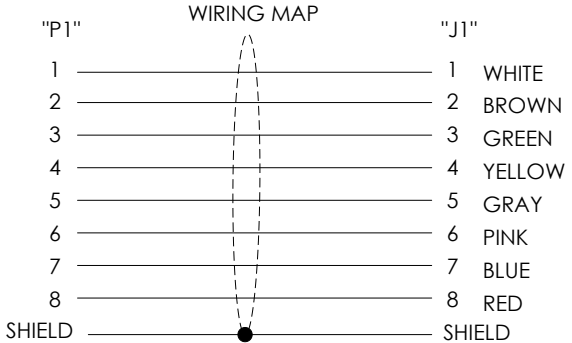

PART NUMBER	LENGTH	
	FEET	METERS
TRG884-C6G-05M	1.64	0.5
TRG884-C6G-1M	3.28	1.0
TRG884-C6G-2M	6.56	2.0
TRG884-C6G-3M	9.84	3.0
TRG884-C6G-5M	16.41	5.0
TRG884-C6G-10M	32.82	10.0

UNLESS OTHERWISE SPECIFIED, DIMENSIONS ARE IN INCHES [mm] OVERALL CABLE LENGTH TOLERANCE: ≤12 [305] = +1 [25] / -0 >12 [305] ≤60 [1524] = +2 [51] / -0 >60 [1524] ≤120 [3048] = +4 [102] / -0 >120 [3048] ≤300 [7620] = +6 [152] / -0 >300 [7620] = +5% / -0% ALL OTHER DIMENSIONAL TOLERANCES: .X = ± .2 [5.08] .XX = ± .02 [51] .XXX = ±.005 [13]	APPROVALS DCUI CHECKED BY SPAN APPROVED BY DGUTTADAUR	DATE 12/04/2018 12/04/2018 12/04/2018	50 HIGH STREET NORTH ANDOVER, MA 01845 CATEGORY TELECOM/MODULAR PRODUCT DESCRIPTION M12 8 POSITION A-CODE MALE/FEMALE SHIELDED 26AWG PVC JACKET ,GRAY	
	CONFIGURATION DETAILS OF UNDIMENSIONED FEATURES MAY VARY	COLOR VARIATIONS MAY OCCUR		SIZE A
	REF	FSCM NO. 43321		DWG. NO. TRG884-C6G
	SCALE: NONE	CAD FILE: TRG884-C6G.SLDDRW		SHEET 1 OF 1