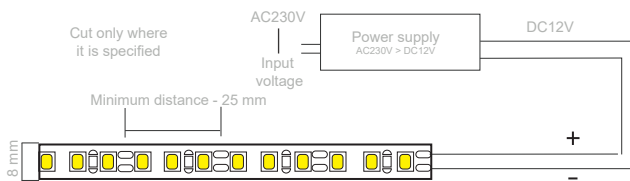

Technical drawing