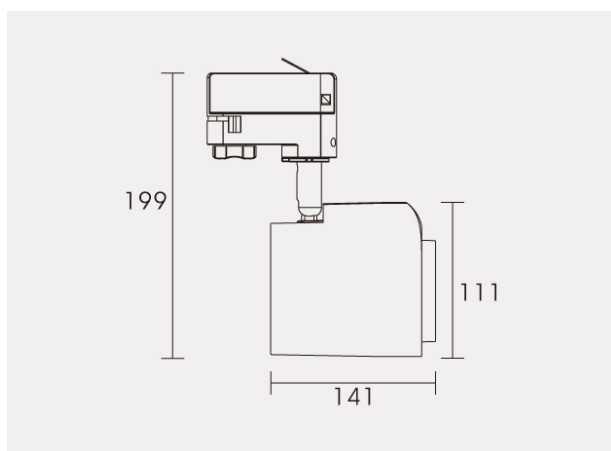

TECHNICAL DRAWING