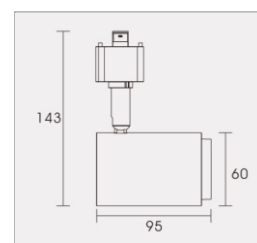

TECHNICAL DRAWING