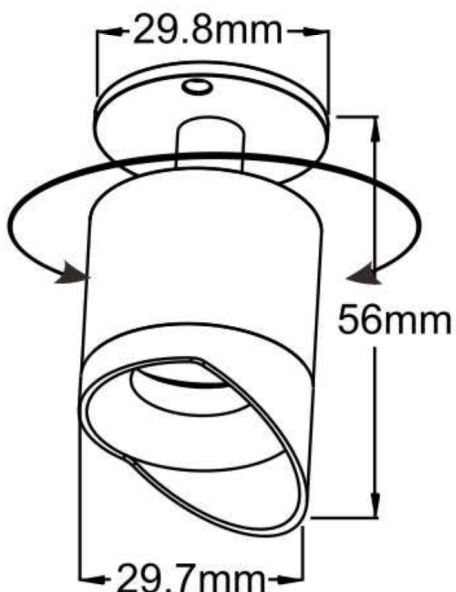

TECHNICAL DRAWING