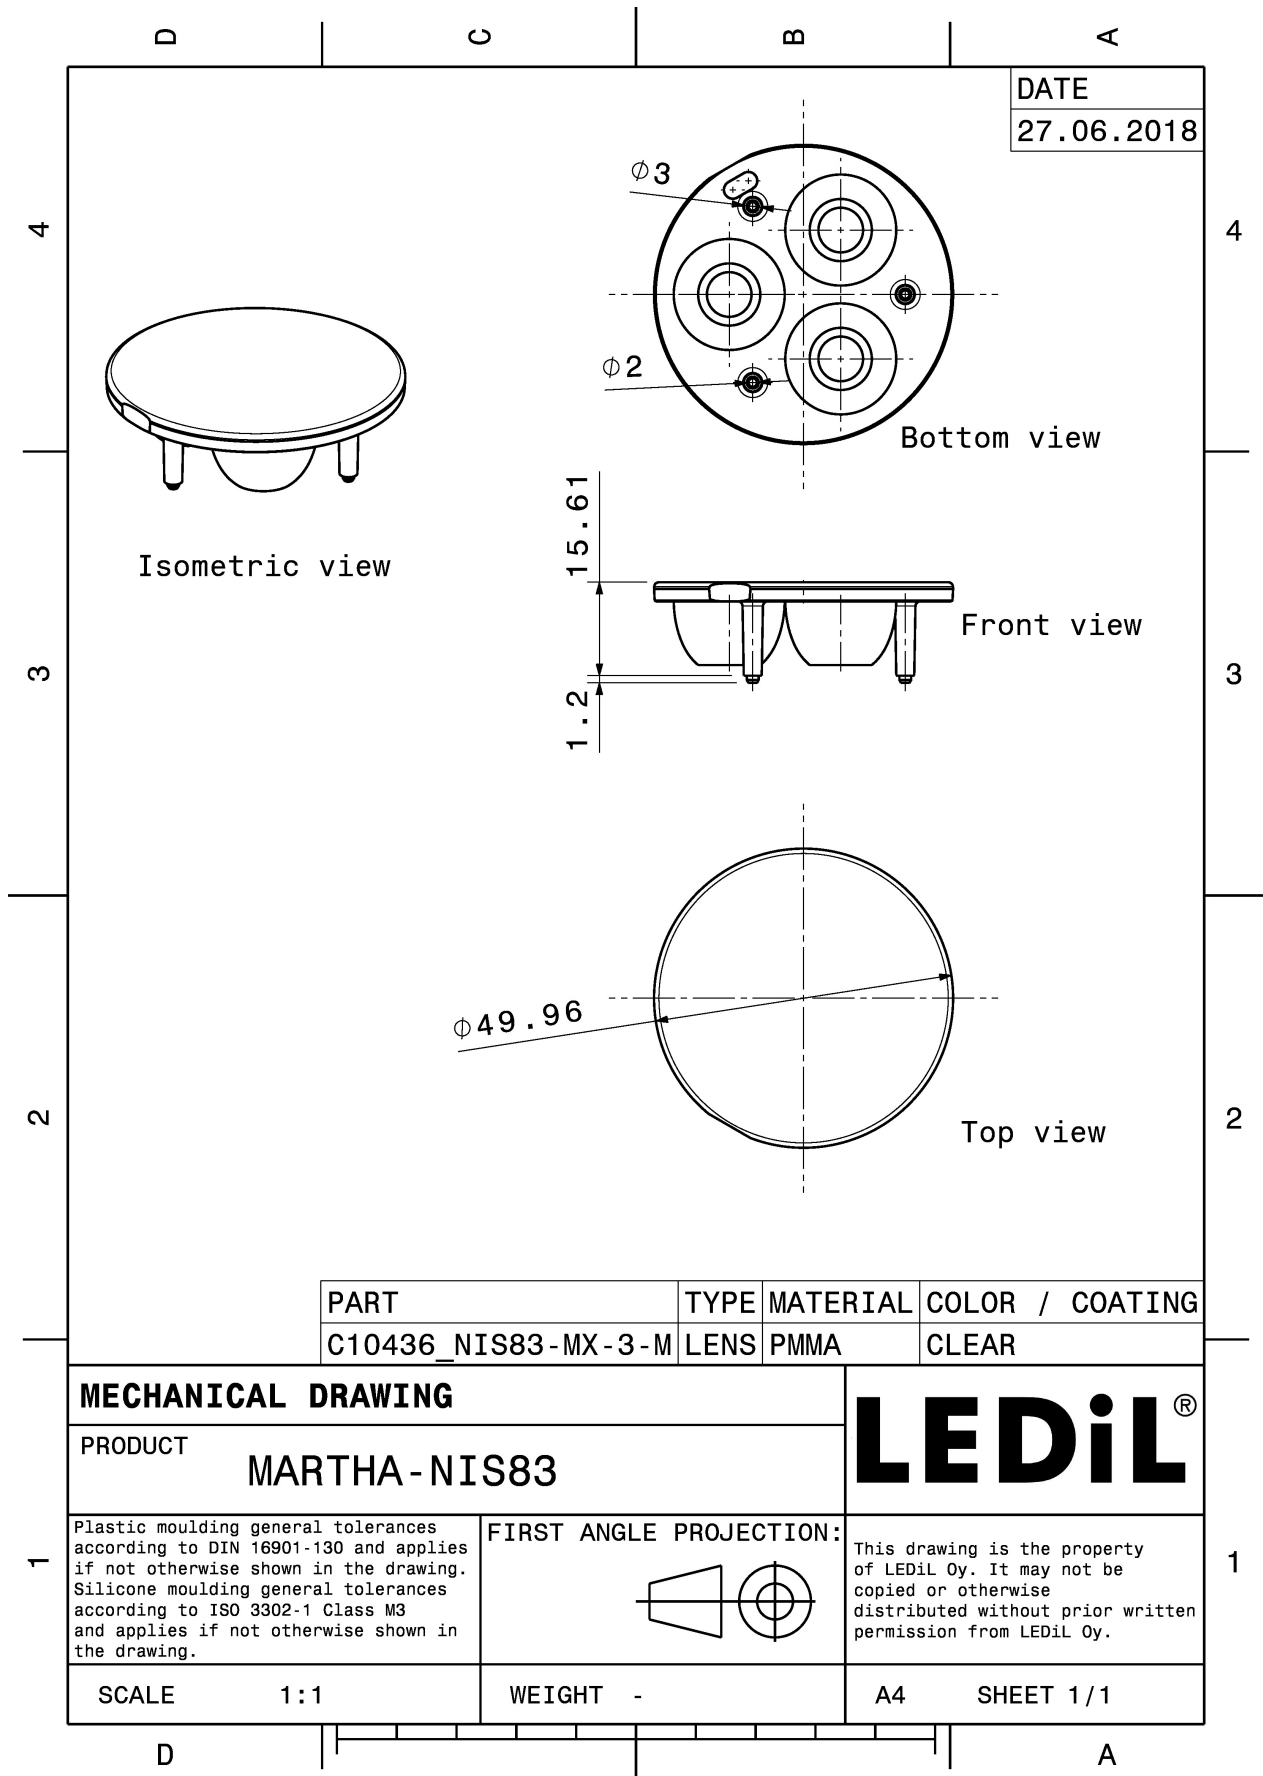

See also our general installation guide: www.ledil.com/installation_guide