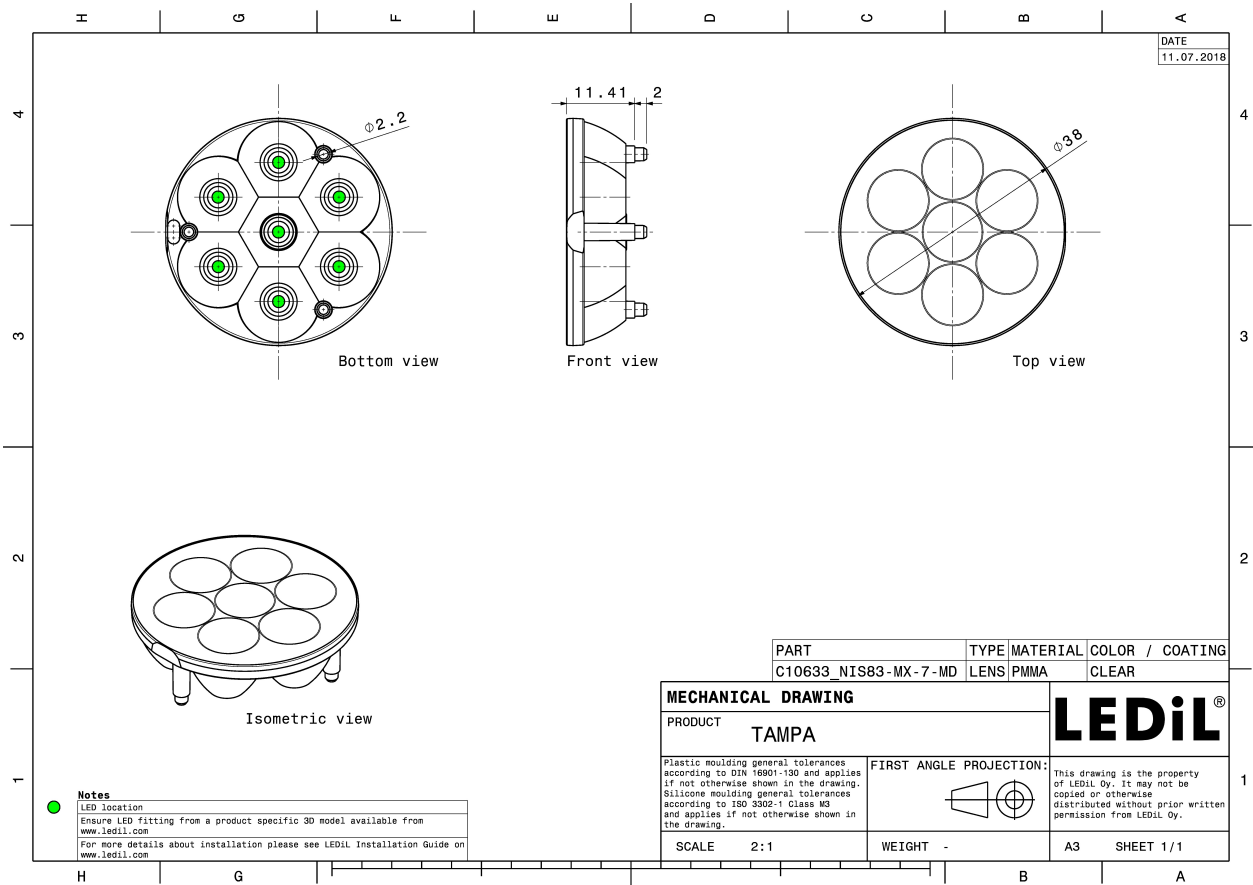

NIS83-MX-7-MD

~20° medium beam

TECHNICAL SPECIFICATIONS:

| | |
|----------------|-----------|
| Dimensions | Ø 38.0 mm |
| Height | 11.4 mm |
| Fastening | glue, pin |
| ROHS compliant | yes ⓘ |

MATERIAL SPECIFICATIONS:

| Component | Type | Material | Colour | Finish |
|---------------|------------|----------|--------|--------|
| NIS83-MX-7-MD | Multi-lens | PMMA | clear | |

ORDERING INFORMATION:

| Component | Qty in box | MOQ | MPQ | Box weight (kg) |
|--|------------|-----|-----|-----------------|
| C10633_NIS83-MX-7-MD » Box size: 480 x 280 x 300 mm | 480 | 96 | 32 | 4.5 |