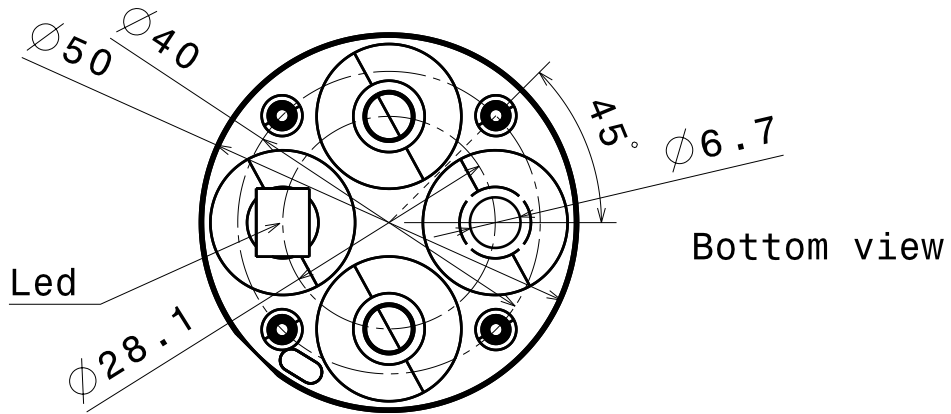

D

C

B

A

4

4

3

3

2

2

Material: PMMA

This drawing is our property.
It can't be reproduced
or communicated without
our written agreement.

Ledil Oy
Tehdaskatu 13
FIN-24100 SALO
Finland

DRAWING TITLE

Datasheet Rocket-4-XR-M lens

DRAWN BY

pv

DATE

02.01.2009

CHECKED BY

tk

DATE

12.12.2008

SIZE

A4

DRAWING NUMBER

10700

REV

0.1

DESIGNED BY

HH

DATE

12.12.2008

SCALE

1:1

WEIGHT (g)

SHEET

1/1

D

A

1

1