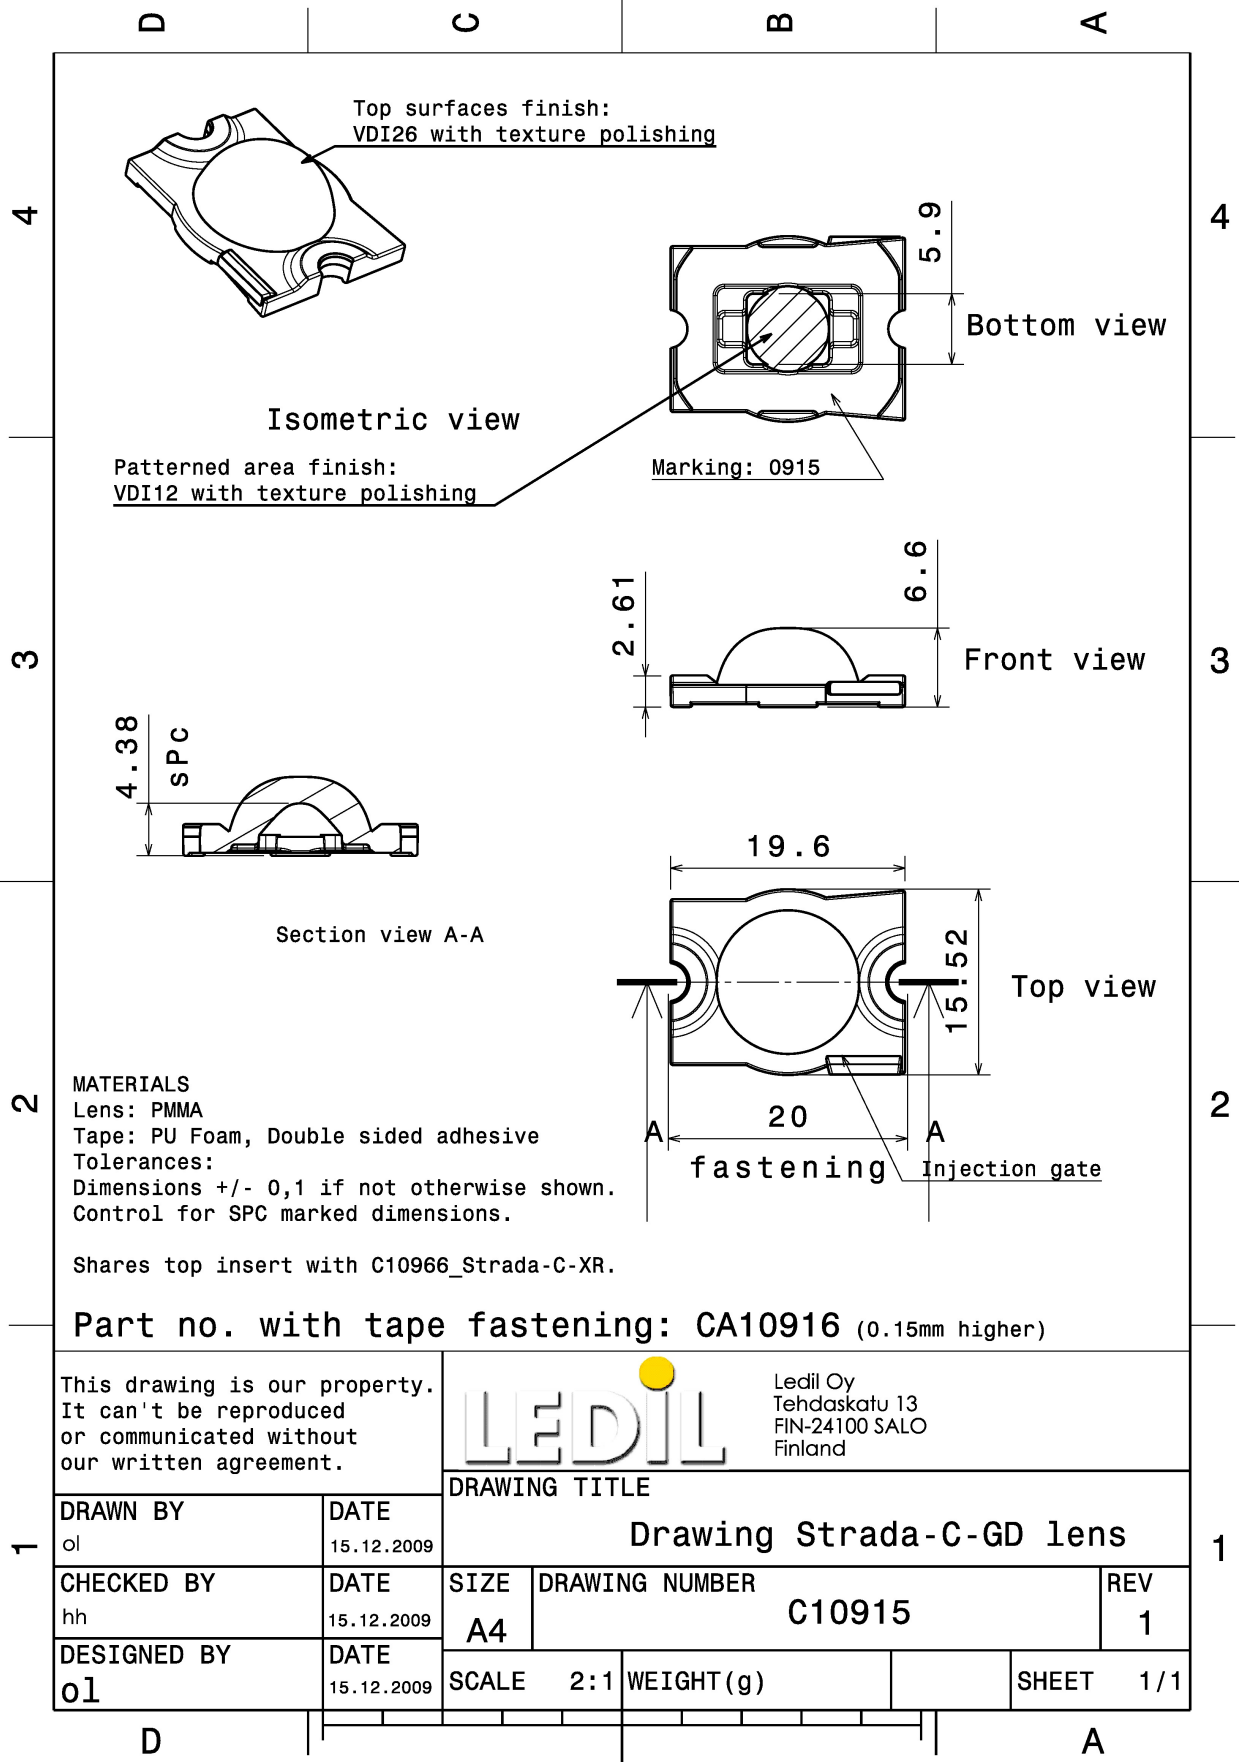

STRADA-C

Beam for area and street lighting such as parks and pedestrian walkways optimized for Golden Dragon+.

TECHNICAL SPECIFICATIONS:

Dimensions	19.6 x 15.5 mm
Height	6.6 mm
Fastening	glue, screw
ROHS compliant	yes ⓘ

MATERIAL SPECIFICATIONS:

Component	Type	Material	Colour	Finish
STRADA-C	Single lens	PMMA	clear	

ORDERING INFORMATION:

Component	Qty in box	MOQ	MPQ	Box weight (kg)
C10915_STRADA-C » Box size: 480 x 280 x 300 mm	2880	288	144	0.0