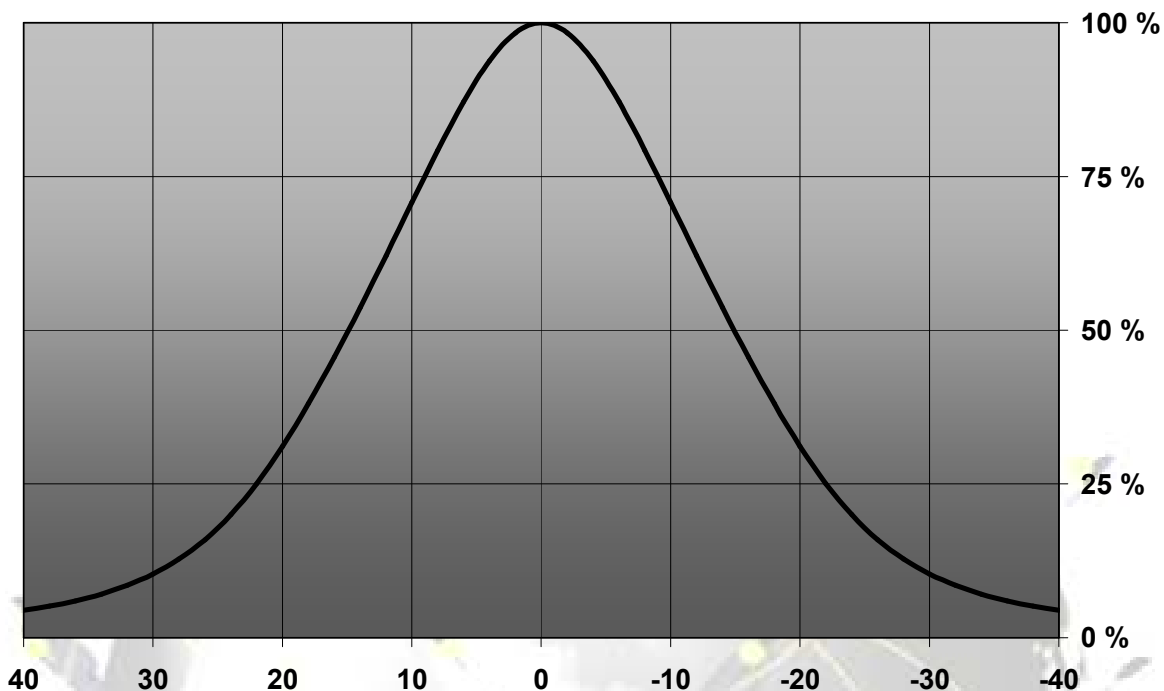

Relative Intensity of C10922_GT4-DD-M

© Ledil Oy – PRELIMINARY - Subject to change without prior notice