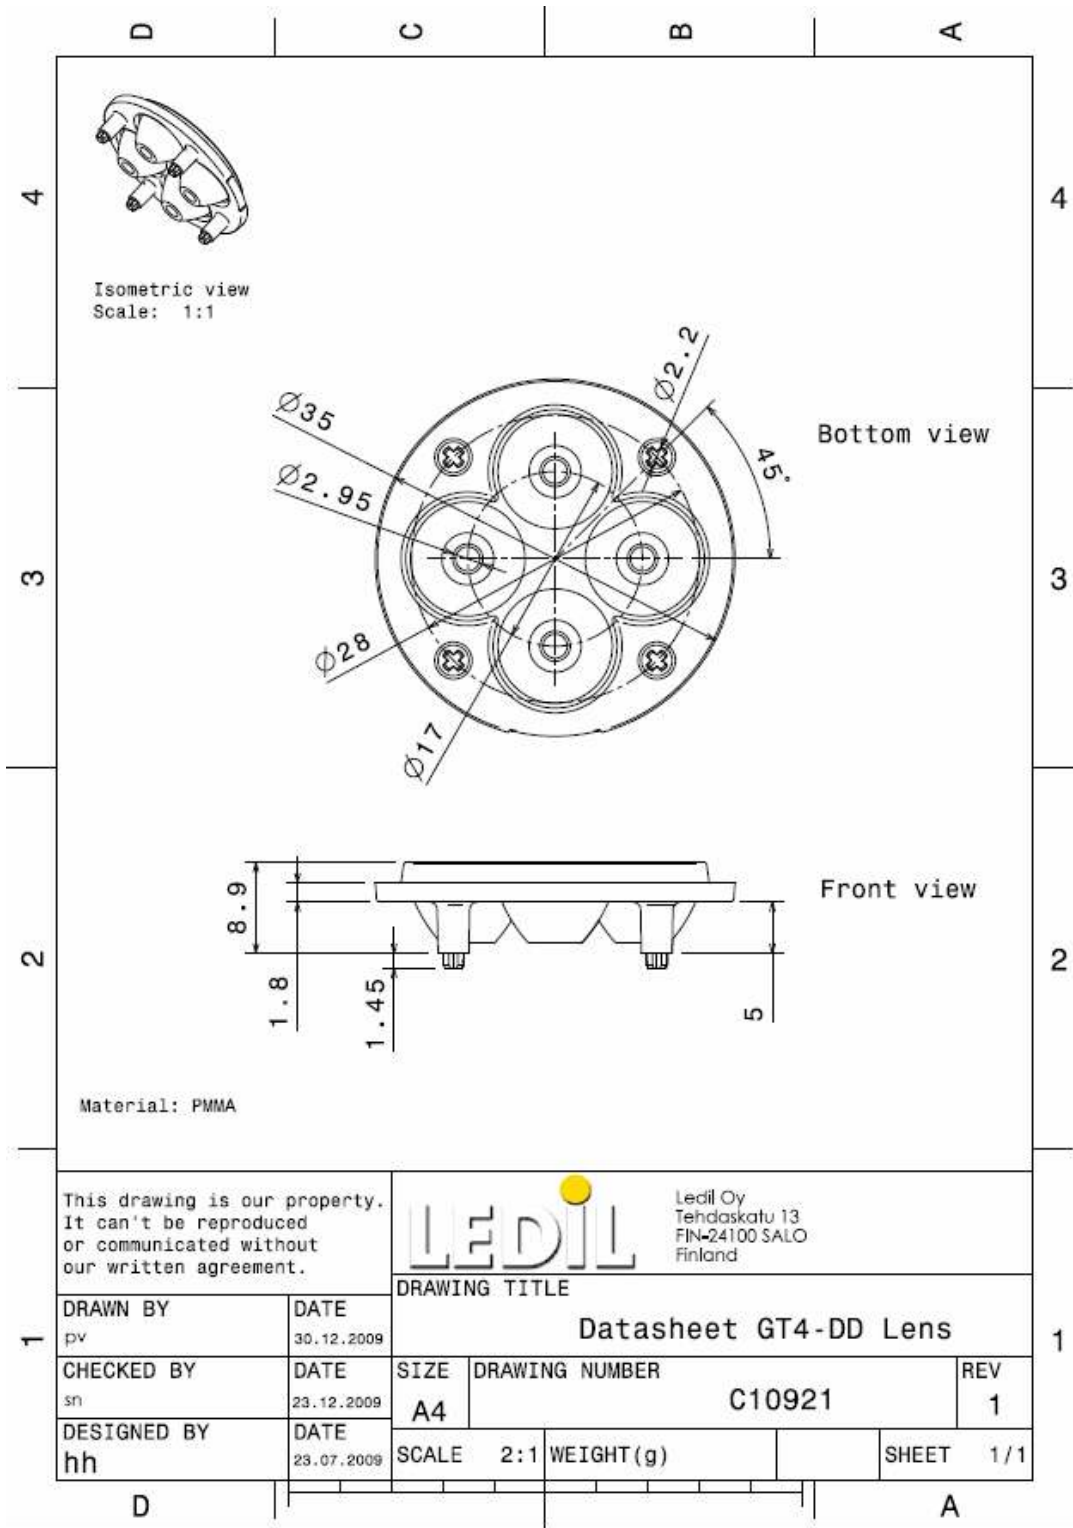

DRAWINGS

© Ledil Oy - PRELIMINARY - Subject to change without prior notice