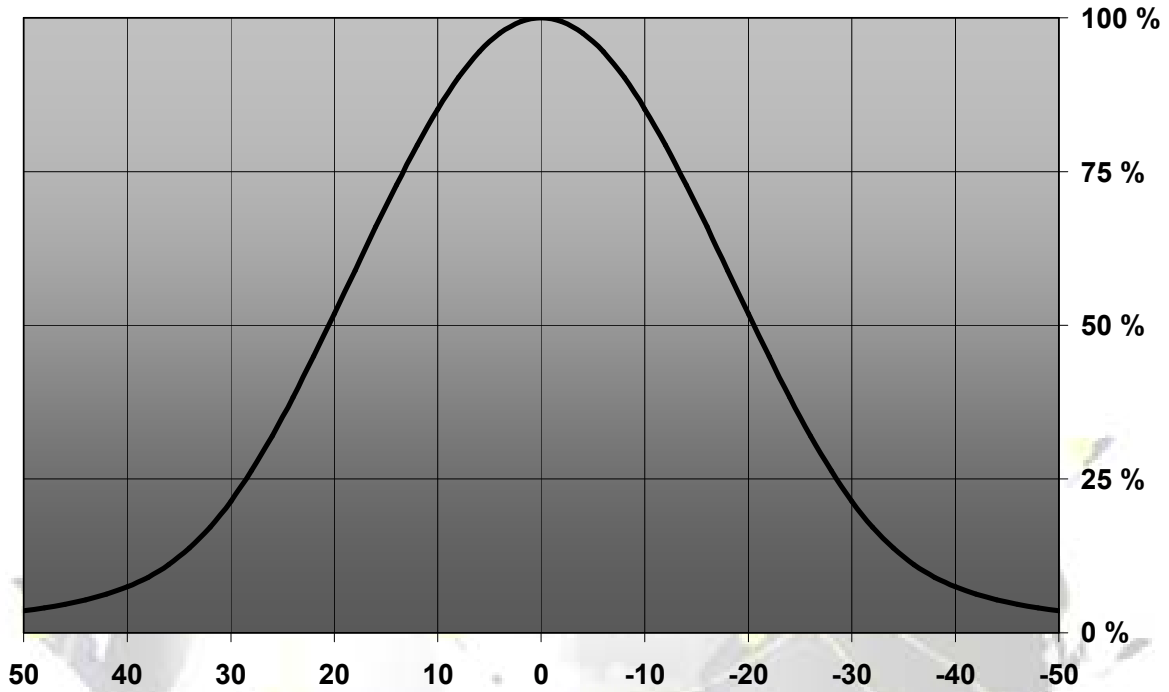

Relative Intensity of C10923_GT4-DD-W

© Ledil Oy – PRELIMINARY - Subject to change without prior notice