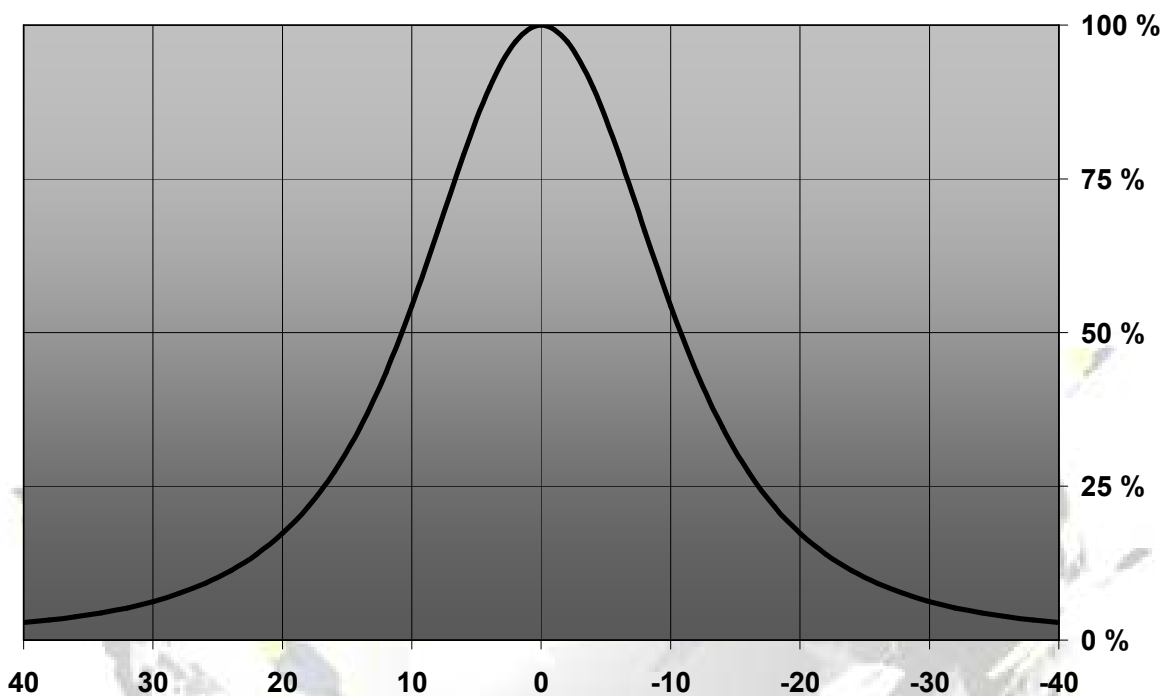

MEASUREMENT DATA

Relative Intensity of C10921_GT4-DD-S

© Ledil Oy – PRELIMINARY - Subject to change without prior notice