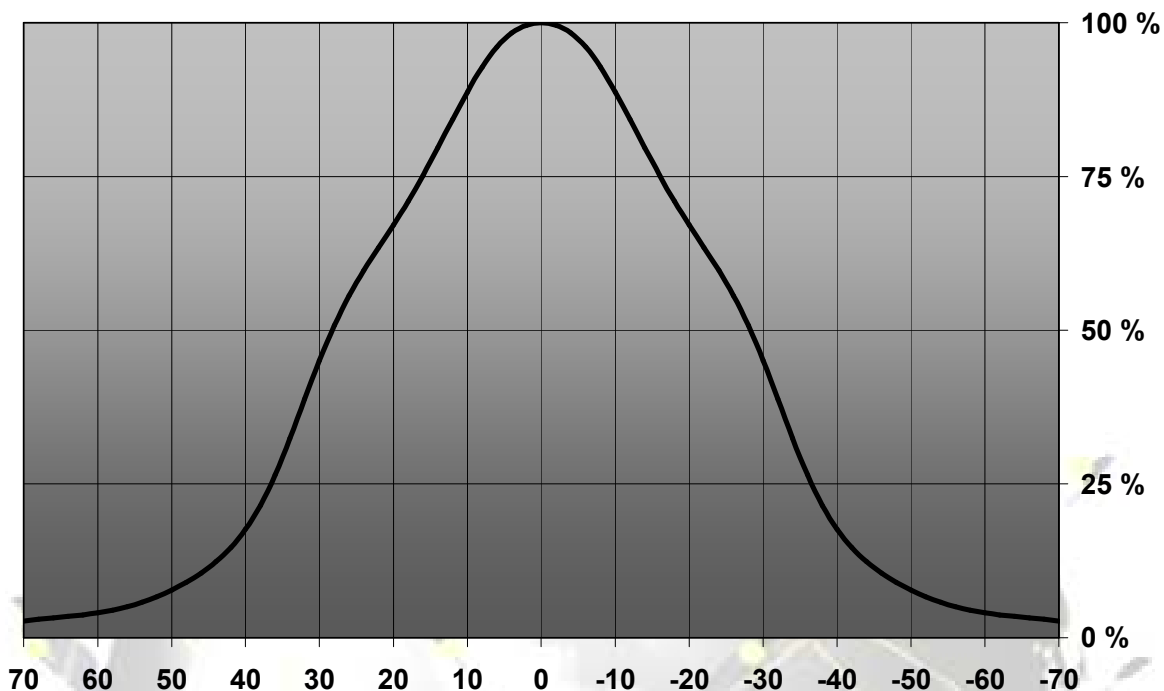

Relative Intensity of C10975_GT4-DD-WW

© Ledil Oy – PRELIMINARY - Subject to change without prior notice