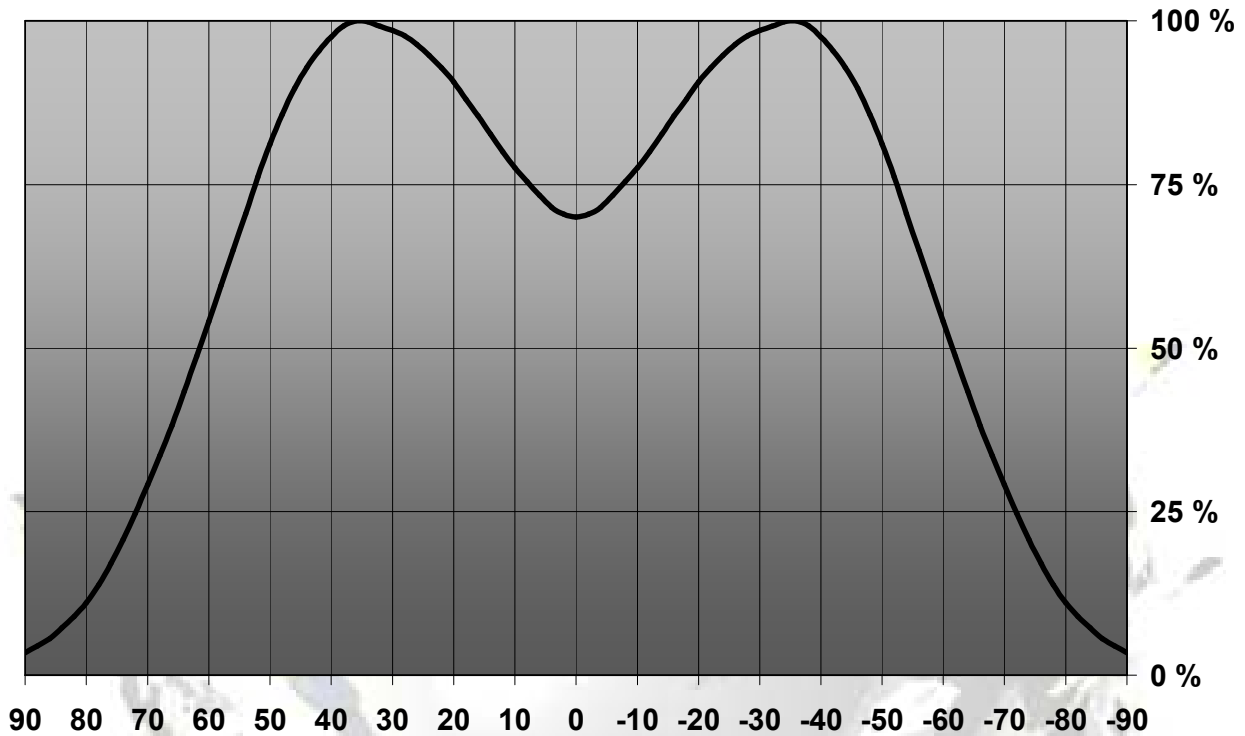

STRADA-C2-XP LENSES FOR CREE XP-E LEDs

- Specially designed for Cree XP-E series of LEDs.
- New extremely wide BATWING design with very and uniform light distribution.
- Comes with integrated positioning pins.
- Lens material optical grade PMMA with high UV and temperature resistance (105°C/220°F). Allows use of high current and temperature conditions.
- Best available optical efficiency, approximately 92%.
- Fastening to heat sink with or without PU foam adhesive tape of automotive grade, please select which suits the best for your needs.
- We advise customer to ensure the suitability and sufficiency of the bond in the end product. For example, mechanical stress, vibration and holes on the surface of the circuit board weaken the strength of the tape.
- Please check fastening details from this link:
(http://www.ledil.com/datasheets/DataSheet_TAPE.pdf)

LENS TYPES

NAME	ORDERING CODE	FWHM Angle
Strada-C2-XP	C11252_Strada-C2-XP	±62
Strada-C2-XP-TAPE	CA11253_Strada-C2-XP-tape	±62

MEASUREMENT DATA & DRAWING

Relative Intensity of C11252_Strada-C2-XP

© Ledil Oy – PRELIMINARY - Subject to change without prior notice