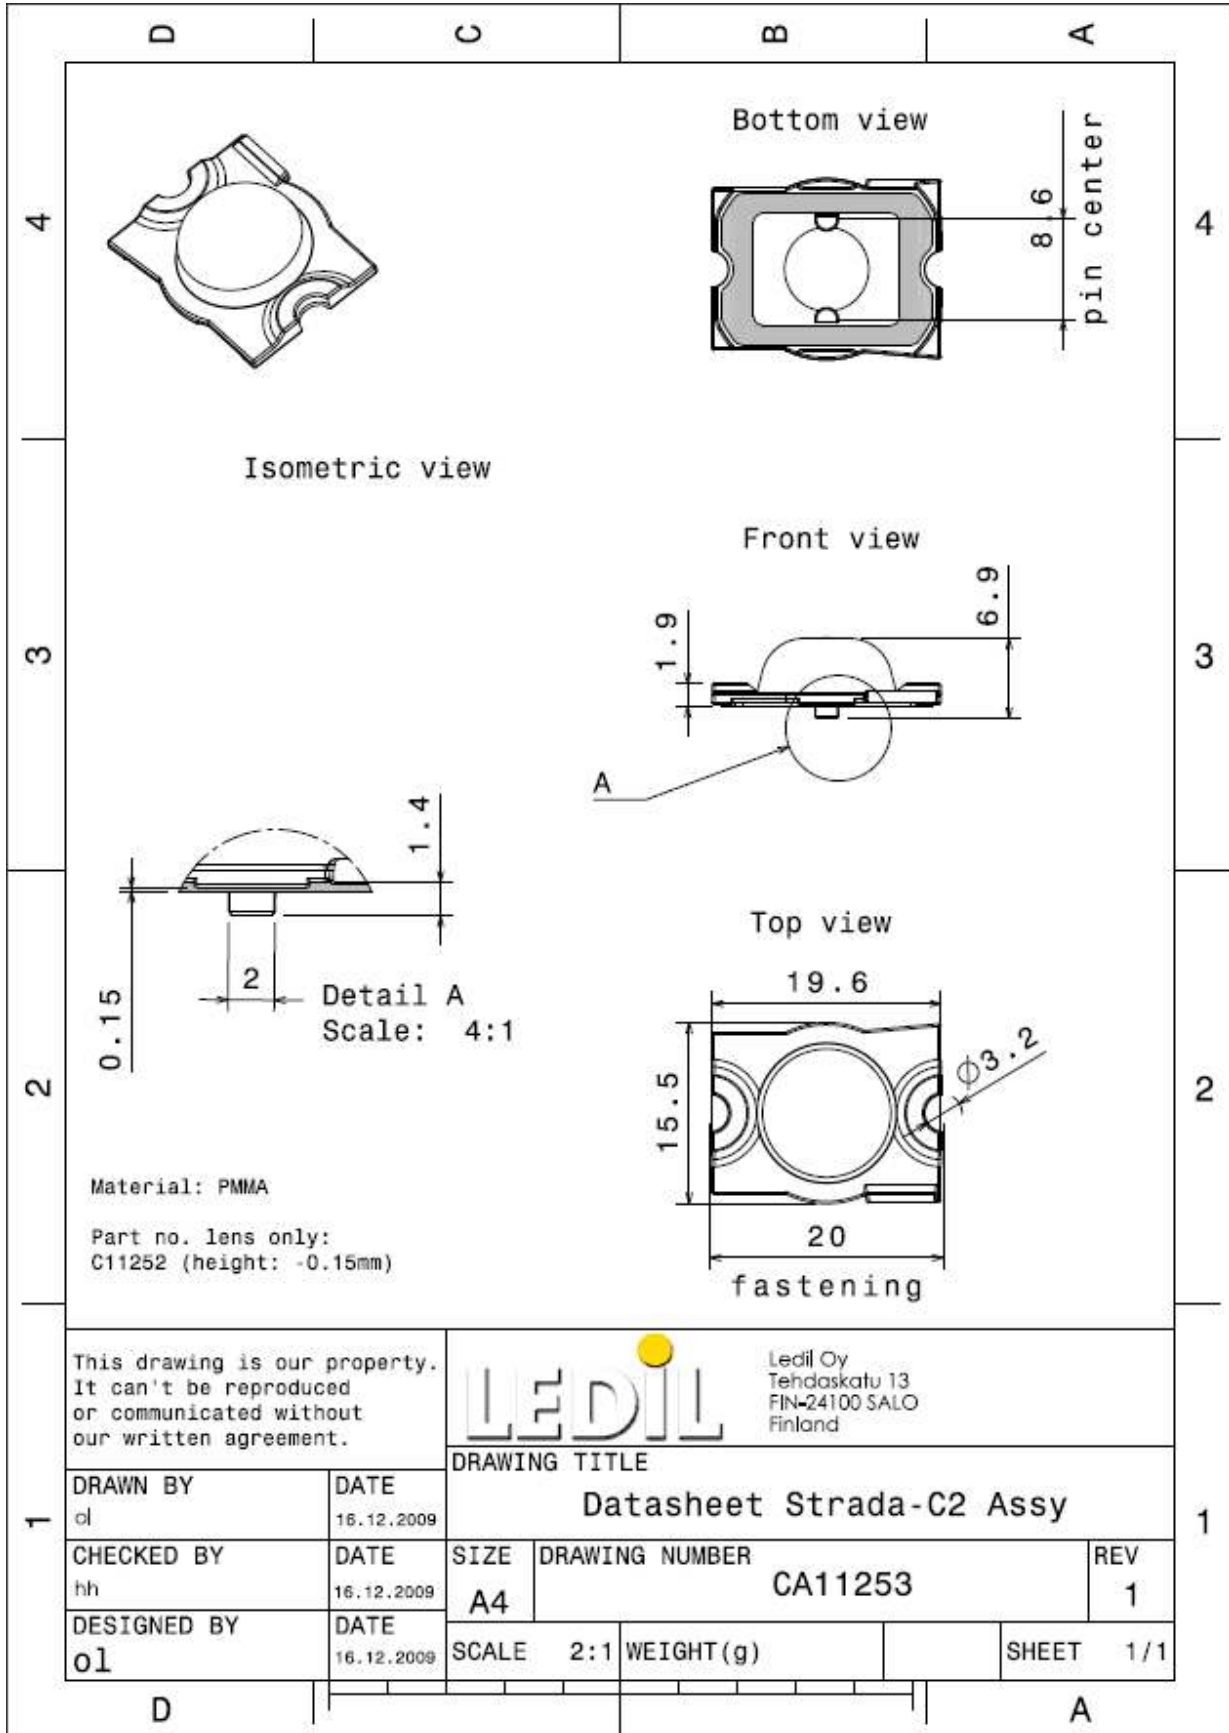

STRADA-C2-XP LENSES FOR CREE XP-E LEDs

- Specially designed for Cree XP-E series of LEDs.
- New extremely wide BATWING design with very and uniform light distribution.
- Comes with integrated positioning pins.
- Lens material optical grade PMMA with high UV and temperature resistance (105°C/220°F). Allows use of high current and temperature conditions.
- Best available optical efficiency, approximately 92%.
- Fastening to heat sink with or without PU foam adhesive tape of automotive grade, please select which suits the best for your needs.
- We advise customer to ensure the suitability and sufficiency of the bond in the end product. For example, mechanical stress, vibration and holes on the surface of the circuit board weaken the strength of the tape.
- Please check fastening details from this link:
(http://www.ledil.com/datasheets/DataSheet_TAPE.pdf)

LENS TYPES

NAME	ORDERING CODE	FWHM Angle
Strada-C2-XP	C11252_Strada-C2-XP	±62
Strada-C2-XP-TAPE	CA11253_Strada-C2-XP-tape	±62

MEASUREMENT DATA & DRAWING

Relative Intensity of C11252_Strada-C2-XP

© Ledil Oy – PRELIMINARY - Subject to change without prior notice