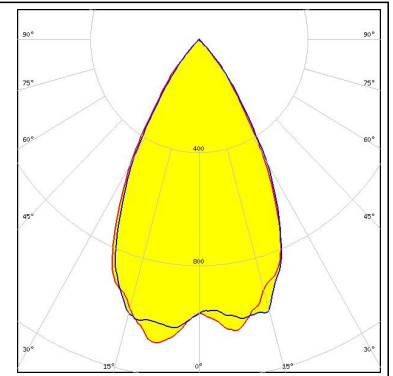

### TECHNICAL SPECIFICATIONS:

Dimensions	Ø 40.0 mm
Height	23.1 mm
Fastening	socket
ROHS compliant	yes ⓘ

### ORDERING INFORMATION:

Component	Qty in box	MOQ	MPQ	Box weight (kg)
C11396_TYRA-W » Box size: 480 x 280 x 300 mm	384	96	32	2.9

## PHOTOMETRIC DATA (MEASURED):

**CREE** 

LED MP-L  
FWHM 58.0°  
Efficiency 88 %  
Peak intensity 1.100 cd/lm  
LEDs/each optic 1  
Light colour White  
Required components:

### GENERAL INFORMATION:

NOTE: The typical beam angle will be changed by different color, chip size and chip position tolerance. The typical total beam angle is the full angle measured where the luminous intensity is half of the peak value.